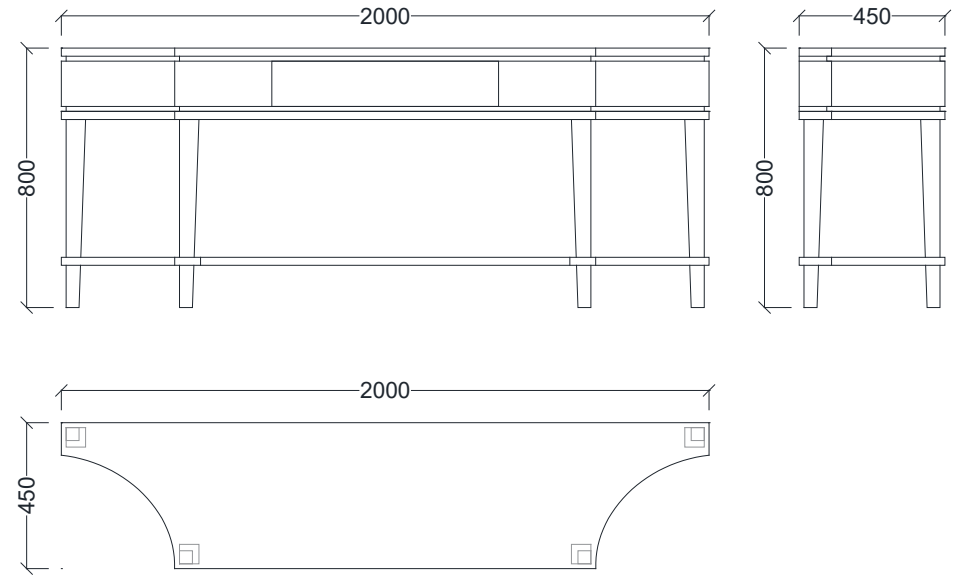

VENTURA | Belgravia Console Table

All models are fully customisable in a range of glass, mirror and metal finishes. Contact one of our sales advisors to discuss your requirements.

GF11139

Wood Finishes

ANTIQUE
OAK