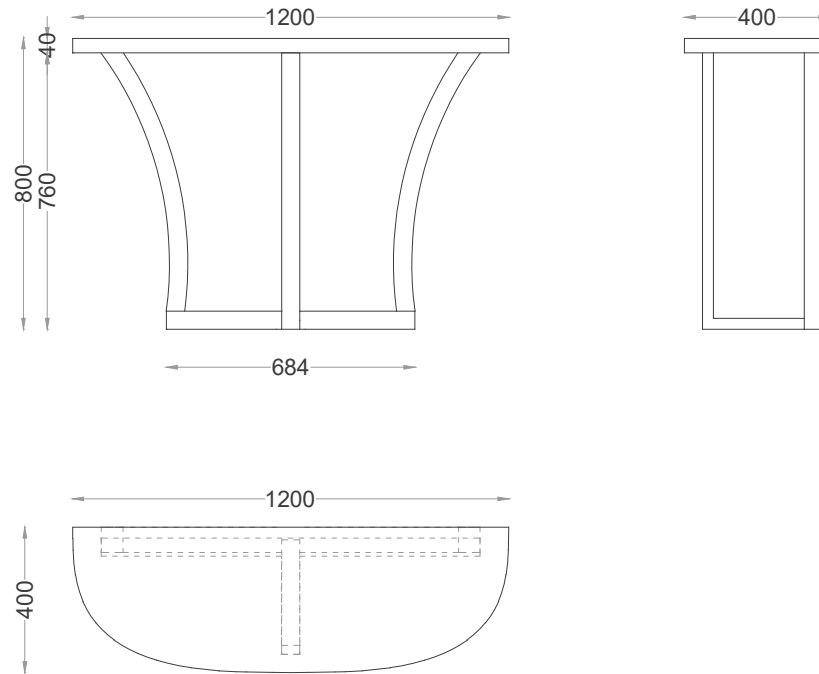

VENTURA | Allyson Console Table

---

All models are fully customisable in a range of glass, mirror and metal finishes. Contact one of our sales advisors to discuss your requirements.

---

VAC24301