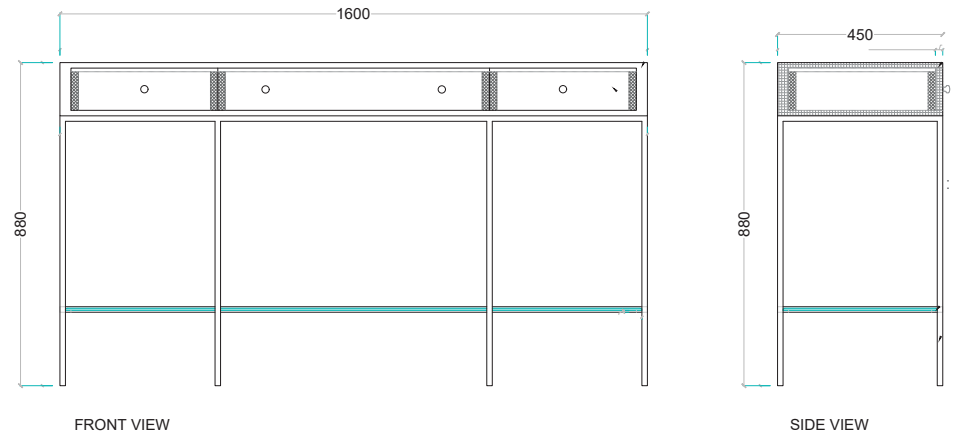

VENTURA | Logan Console Table

All models are fully customisable in a range of wood, and metal finishes. Contact one of our sales advisors to discuss your requirements.

GF11149

Wood Finishes

ANTIQUE
OAK

SMOKED
OAK