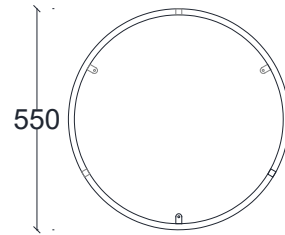

VENTURA | Chelsea Round Side Table A

---

All models are fully customisable in a range of wood, glass, mirror and metal finishes. Contact one of our sales advisors to discuss your requirements.

---

VCC16110-VCC16111