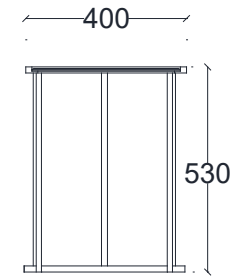

VENTURA | Chelsea Round Side Table A

---

All models are fully customisable in a range of wood, glass, mirror and metal finishes. Contact one of our sales advisors to discuss your requirements.

---

VCC16110-VCC16111