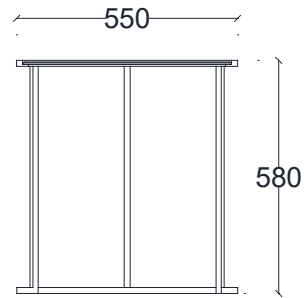

VENTURA | Chelsea Round Side Table A

---

All models are fully customisable in a range of wood, glass, mirror and metal finishes. Contact one of our sales advisors to discuss your requirements.

---

VCC16110-VCC16111