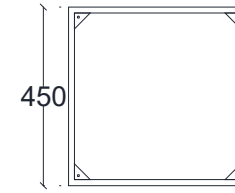

VENTURA | Chelsea Square Side Table

550

580

450

450

580

All models are fully customisable in a range of wood, glass, mirror and metal finishes. Contact one of our sales advisors to discuss your requirements.