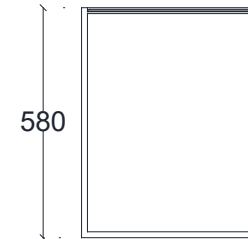

VENTURA | Chelsea Square Side Table

550

580

450

450

580

All models are fully customisable in a range of wood, glass, mirror and metal finishes. Contact one of our sales advisors to discuss your requirements.