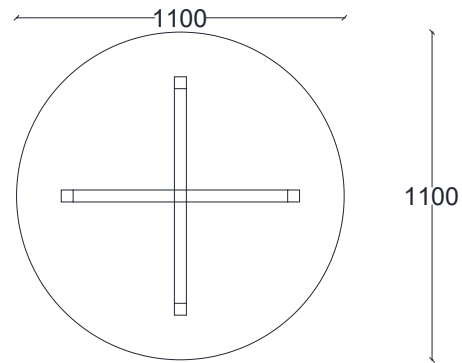

VENTURA | Harrison Coffee Table

All models are fully customisable in a range of wood finishes.
Contact one of our sales advisors to discuss your requirements.

GF11135

Wood Finishes

ANTIQUE
OAK

SMOKED
OAK

WEATHERED
OAK