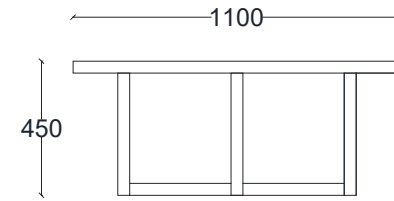

VENTURA | Harrison Coffee Table

All models are fully customisable in a range of wood finishes.
Contact one of our sales advisors to discuss your requirements.

GF11135

Wood Finishes

ANTIQUE
OAK

SMOKED
OAK

WEATHERED
OAK