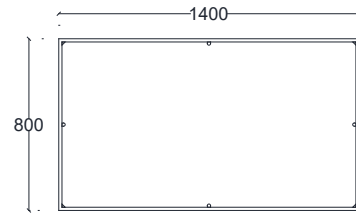

VENTURA | Pimlico Rectangular Coffee Table

All models are fully customisable in a range of wood, glass, mirror and metal finishes. Contact one of our sales advisors to discuss your requirements.

VPC15101-VPC15102-VPC15103