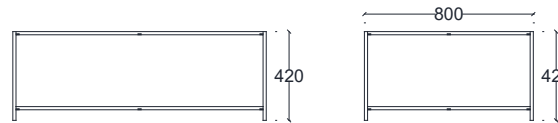

VENTURA | Pimlico Rectangular Coffee Table

All models are fully customisable in a range of wood, glass, mirror and metal finishes. Contact one of our sales advisors to discuss your requirements.

VPC15101-VPC15102-VPC15103