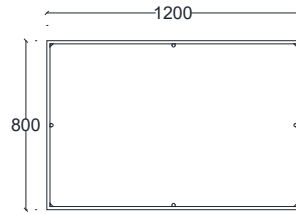

VENTURA | Pimlico Rectangular Coffee Table

All models are fully customisable in a range of wood, glass, mirror and metal finishes. Contact one of our sales advisors to discuss your requirements.

VPC15101-VPC15102-VPC15103