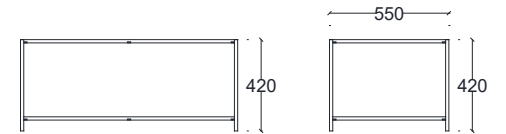

VENTURA | Pimlico Rectangular Coffee Table

All models are fully customisable in a range of wood, glass, mirror and metal finishes. Contact one of our sales advisors to discuss your requirements.

VPC15101-VPC15102-VPC15103