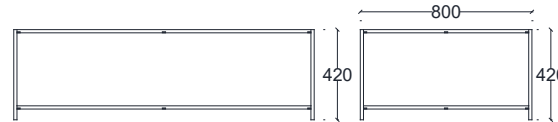

VENTURA | Pimlico Rectangular Coffee Table

All models are fully customisable in a range of wood, glass, mirror and metal finishes. Contact one of our sales advisors to discuss your requirements.

VPC15101-VPC15102-VPC15103