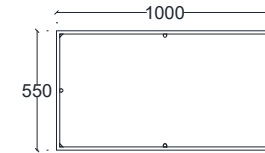

VENTURA | Pimlico Rectangular Coffee Table

All models are fully customisable in a range of wood, glass, mirror and metal finishes. Contact one of our sales advisors to discuss your requirements.

VPC15101-VPC15102-VPC15103