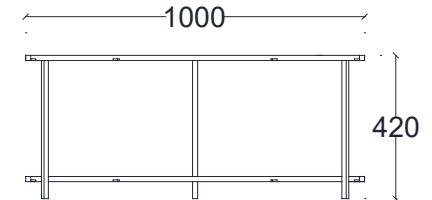

VENTURA | Pimlico Round Coffee Table

All models are fully customisable in a range of wood, glass, mirror and metal finishes. Contact one of our sales advisors to discuss your requirements.

VPC15107-VPC15108