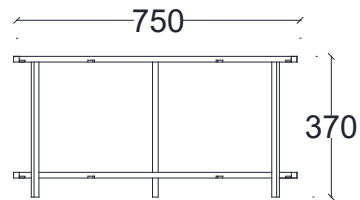

VENTURA | Pimlico Round Coffee Table

All models are fully customisable in a range of wood, glass, mirror and metal finishes. Contact one of our sales advisors to discuss your requirements.

VPC15107-VPC15108