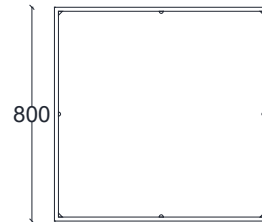

# VENTURA | Pimlico Square Coffee Table

All models are fully customisable in a range of wood, glass, mirror and metal finishes. Contact one of our sales advisors to discuss your requirements.

VPC15114-VPC15115-VPC15116