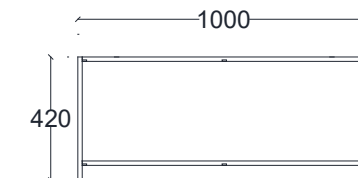

# VENTURA | Pimlico Square Coffee Table

All models are fully customisable in a range of wood, glass, mirror and metal finishes. Contact one of our sales advisors to discuss your requirements.

VPC15114-VPC15115-VPC15116