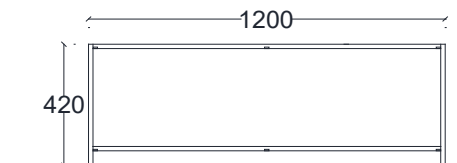

# VENTURA | Pimlico Square Coffee Table

All models are fully customisable in a range of wood, glass, mirror and metal finishes. Contact one of our sales advisors to discuss your requirements.

VPC15114-VPC15115-VPC15116