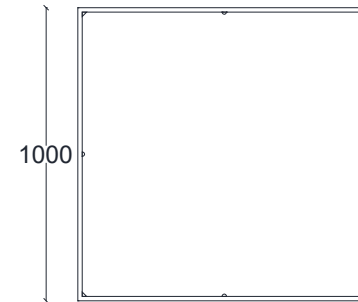

# VENTURA | Pimlico Square Coffee Table

All models are fully customisable in a range of wood, glass, mirror and metal finishes. Contact one of our sales advisors to discuss your requirements.

VPC15114-VPC15115-VPC15116