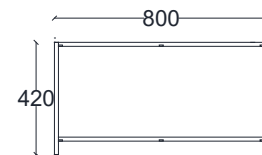

# VENTURA | Pimlico Square Coffee Table

All models are fully customisable in a range of wood, glass, mirror and metal finishes. Contact one of our sales advisors to discuss your requirements.

VPC15114-VPC15115-VPC15116