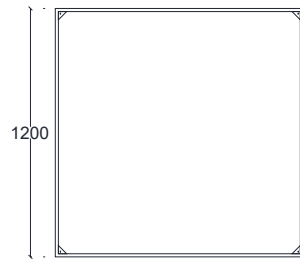

VENTURA | Chelsea Square Coffee Table

All models are fully customisable in a range of wood, glass, mirror and metal finishes. Contact one of our sales advisors to discuss your requirements.

VCC16115-VCC16116-VCC16117-VCC16118