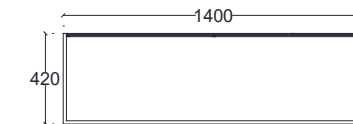

VENTURA | Chelsea Square Coffee Table

All models are fully customisable in a range of wood, glass, mirror and metal finishes. Contact one of our sales advisors to discuss your requirements.

VCC16115-VCC16116-VCC16117-VCC16118