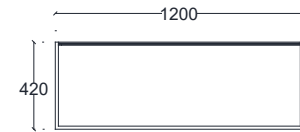

VENTURA | Chelsea Square Coffee Table

All models are fully customisable in a range of wood, glass, mirror and metal finishes. Contact one of our sales advisors to discuss your requirements.

VCC16115-VCC16116-VCC16117-VCC16118