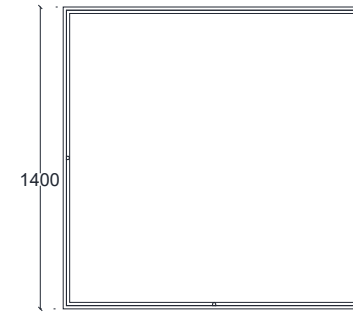

VENTURA | Chelsea Square Coffee Table

All models are fully customisable in a range of wood, glass, mirror and metal finishes. Contact one of our sales advisors to discuss your requirements.

VCC16115-VCC16116-VCC16117-VCC16118