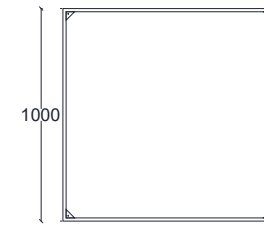

VENTURA | Chelsea Square Coffee Table

All models are fully customisable in a range of wood, glass, mirror and metal finishes. Contact one of our sales advisors to discuss your requirements.

VCC16115-VCC16116-VCC16117-VCC16118