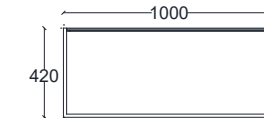

VENTURA | Chelsea Square Coffee Table

All models are fully customisable in a range of wood, glass, mirror and metal finishes. Contact one of our sales advisors to discuss your requirements.

VCC16115-VCC16116-VCC16117-VCC16118