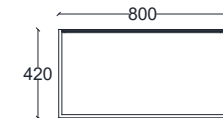

VENTURA | Chelsea Square Coffee Table

All models are fully customisable in a range of wood, glass, mirror and metal finishes. Contact one of our sales advisors to discuss your requirements.

VCC16115-VCC16116-VCC16117-VCC16118