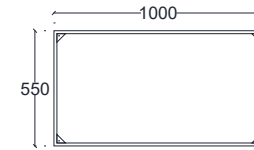

# VENTURA | Chelsea Rectangular Coffee Table

All models are fully customisable in a range of wood, glass, mirror and metal finishes. Contact one of our sales advisors to discuss your requirements.

VCC16119-VCC16120-VCC16121