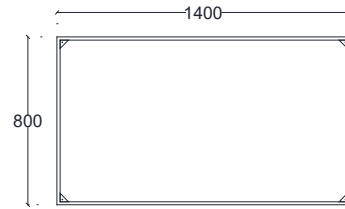

# VENTURA | Chelsea Rectangular Coffee Table

All models are fully customisable in a range of wood, glass, mirror and metal finishes. Contact one of our sales advisors to discuss your requirements.

VCC16119-VCC16120-VCC16121