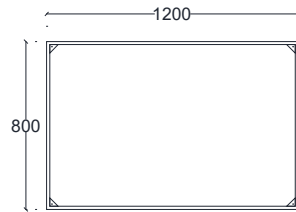

# VENTURA | Chelsea Rectangular Coffee Table

All models are fully customisable in a range of wood, glass, mirror and metal finishes. Contact one of our sales advisors to discuss your requirements.

VCC16119-VCC16120-VCC16121