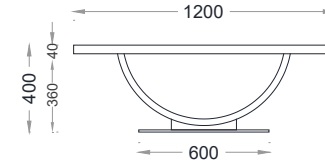

VENTURA | Reilly Coffee Table

All models are fully customisable in a range of wood finishes.
Contact one of our sales advisors to discuss your requirements.

RC25201 - RC25202 - RC25203

Wood Finishes

ANTIQUE
OAK