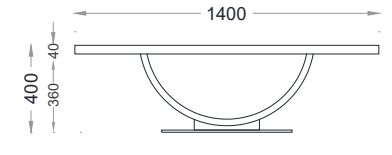

VENTURA | Reilly Coffee Table

All models are fully customisable in a range of wood finishes.
Contact one of our sales advisors to discuss your requirements.

RC25201 - RC25202 - RC25203

Wood Finishes

ANTIQUE
OAK