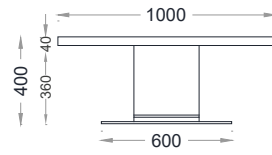

VENTURA | Reilly Coffee Table

All models are fully customisable in a range of wood finishes.
Contact one of our sales advisors to discuss your requirements.

RC25201 - RC25202 - RC25203

Wood Finishes

ANTIQUE
OAK