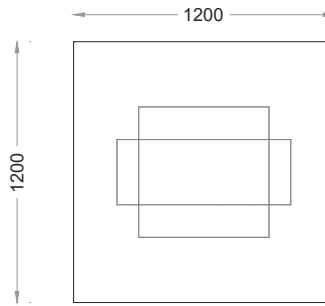

VENTURA | Reilly Coffee Table

All models are fully customisable in a range of wood finishes.
Contact one of our sales advisors to discuss your requirements.

RC25201 - RC25202 - RC25203

Wood Finishes

ANTIQUE
OAK