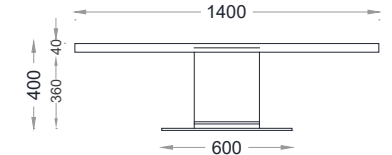

VENTURA | Reilly Coffee Table

All models are fully customisable in a range of wood finishes.
Contact one of our sales advisors to discuss your requirements.

RC25201 - RC25202 - RC25203

Wood Finishes

ANTIQUE
OAK