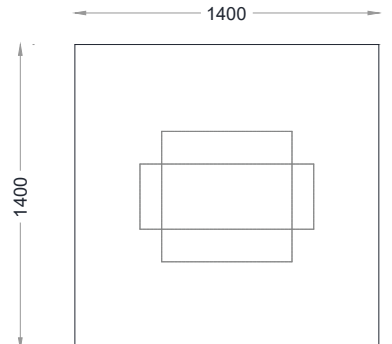

VENTURA | Reilly Coffee Table

All models are fully customisable in a range of wood finishes.
Contact one of our sales advisors to discuss your requirements.

RC25201 - RC25202 - RC25203

Wood Finishes

ANTIQUE
OAK