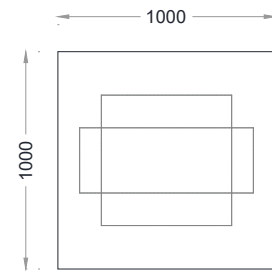

VENTURA | Reilly Coffee Table

All models are fully customisable in a range of wood finishes.
Contact one of our sales advisors to discuss your requirements.

RC25201 - RC25202 - RC25203

Wood Finishes

ANTIQUE
OAK