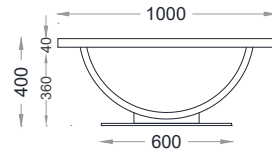

VENTURA | Reilly Coffee Table

All models are fully customisable in a range of wood finishes.
Contact one of our sales advisors to discuss your requirements.

RC25201 - RC25202 - RC25203

Wood Finishes

ANTIQUE
OAK