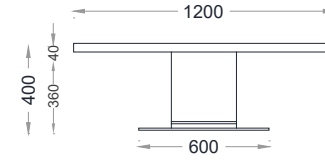

VENTURA | Reilly Coffee Table

All models are fully customisable in a range of wood finishes.
Contact one of our sales advisors to discuss your requirements.

RC25201 - RC25202 - RC25203

Wood Finishes

ANTIQUE
OAK