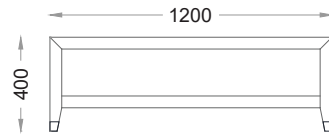

# VENTURA | Sullivan Rectangular Coffee Table

All models are fully customisable in a range of wood finishes.  
Contact one of our sales advisors to discuss your requirements.

SC26103-SC26105-SC26106