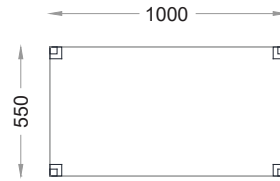

# VENTURA | Sullivan Rectangular Coffee Table

All models are fully customisable in a range of wood finishes.  
Contact one of our sales advisors to discuss your requirements.

SC26103-SC26105-SC26106