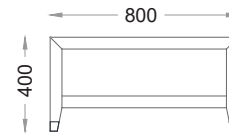

# VENTURA | Sullivan Rectangular Coffee Table

All models are fully customisable in a range of wood finishes.  
Contact one of our sales advisors to discuss your requirements.

SC26103-SC26105-SC26106