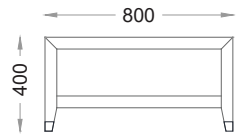

# VENTURA | Sullivan Rectangular Coffee Table

All models are fully customisable in a range of wood finishes.  
Contact one of our sales advisors to discuss your requirements.

SC26103-SC26105-SC26106