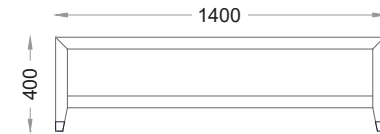

# VENTURA | Sullivan Rectangular Coffee Table

All models are fully customisable in a range of wood finishes.  
Contact one of our sales advisors to discuss your requirements.

SC26103-SC26105-SC26106