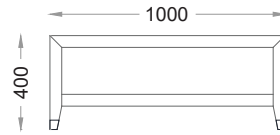

# VENTURA | Sullivan Rectangular Coffee Table

All models are fully customisable in a range of wood finishes.  
Contact one of our sales advisors to discuss your requirements.

SC26103-SC26105-SC26106