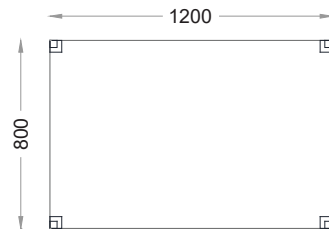

# VENTURA | Sullivan Rectangular Coffee Table

All models are fully customisable in a range of wood finishes.  
Contact one of our sales advisors to discuss your requirements.

SC26103-SC26105-SC26106