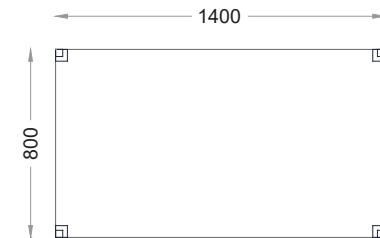

# VENTURA | Sullivan Rectangular Coffee Table

All models are fully customisable in a range of wood finishes.  
Contact one of our sales advisors to discuss your requirements.

SC26103-SC26105-SC26106