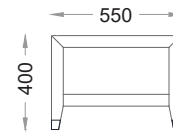

# VENTURA | Sullivan Rectangular Coffee Table

All models are fully customisable in a range of wood finishes.  
Contact one of our sales advisors to discuss your requirements.

SC26103-SC26105-SC26106