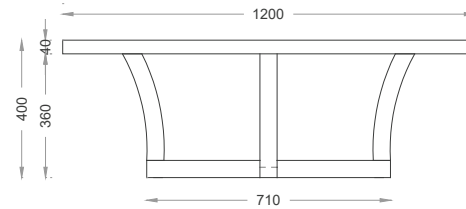

VENTURA | Allyson Coffee Table

All models are fully customisable in a range of wood and metal finishes. Contact one of our sales advisors to discuss your requirements.

VAC24401

Wood Finishes

ANTIQUE
OAK

SMOKED
OAK