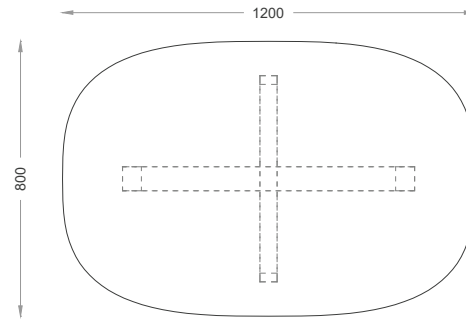

VENTURA | Allyson Coffee Table

All models are fully customisable in a range of wood and metal finishes. Contact one of our sales advisors to discuss your requirements.

VAC24401