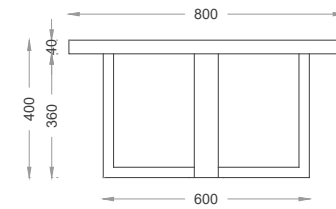

VENTURA | Allyson Coffee Table

All models are fully customisable in a range of wood and metal finishes. Contact one of our sales advisors to discuss your requirements.

VAC24401