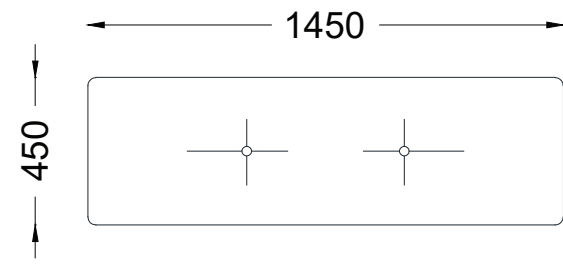

VENTURA | Leo Bench

**Fabric: 2 m**

All models are fully customisable in a range of fabrics and leg finishes. Contact one of our sales advisors to discuss your requirements.

**FB14101**