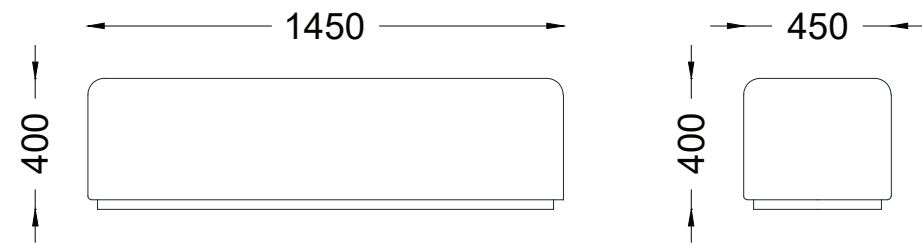

VENTURA | Leo Bench

**Fabric: 2 m**

All models are fully customisable in a range of fabrics and leg finishes. Contact one of our sales advisors to discuss your requirements.

**FB14101**