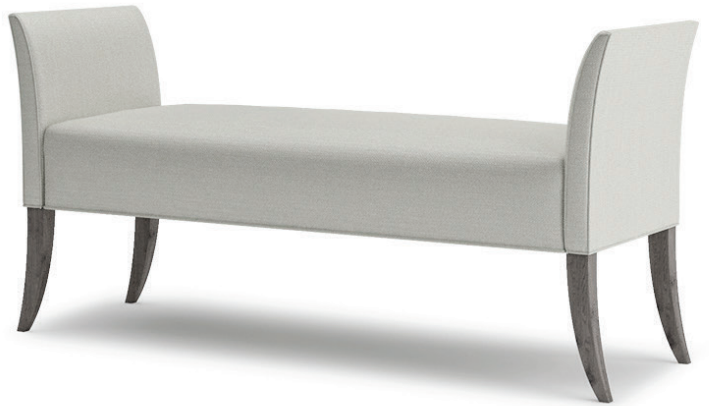

VENTURA | Lucy Bench

Fabric: 3.5 m

Fabric: 4 m

All models are fully customisable in a range of fabrics and leg finishes. Contact one of our sales advisors to discuss your requirements.

FB14102

Wood Finishes

ANTIQUE
OAK

SMOKED
OAK

WEATHERED
OAK

CUBAN
OAK

DARK CUBAN
OAK

NORDIC GREY
OAK

CARBON
OAK

ASPEN
OAK

EBONY
OAK

Metal Finishes

BOLD

PLATINUM

GOLD 1

AGED
BRASS