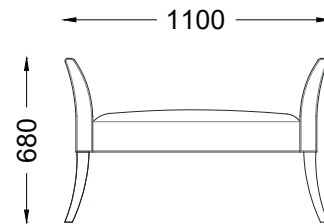

VENTURA | Lucy Bench

Fabric: 3.5 m

Fabric: 4 m

All models are fully customisable in a range of fabrics and leg finishes. Contact one of our sales advisors to discuss your requirements.

FB14102

Wood Finishes