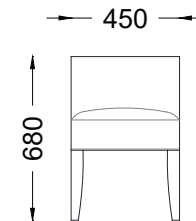

VENTURA | Lucy Bench

Fabric: 3.5 m

Fabric: 4 m

All models are fully customisable in a range of fabrics and leg finishes. Contact one of our sales advisors to discuss your requirements.

FB14102

Wood Finishes