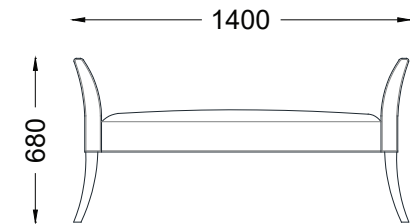

VENTURA | Lucy Bench

Fabric: 3.5 m

Fabric: 4 m

All models are fully customisable in a range of fabrics and leg finishes. Contact one of our sales advisors to discuss your requirements.

FB14102

Wood Finishes