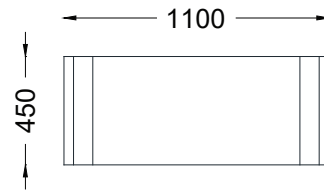

VENTURA | Lucy Bench

Fabric: 3.5 m

Fabric: 4 m

All models are fully customisable in a range of fabrics and leg finishes. Contact one of our sales advisors to discuss your requirements.

FB14102

Wood Finishes