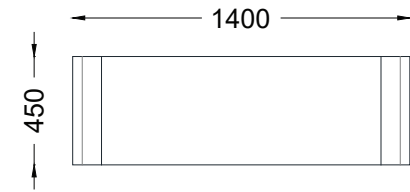

VENTURA | Lucy Bench

Fabric: 3.5 m

Fabric: 4 m

All models are fully customisable in a range of fabrics and leg finishes. Contact one of our sales advisors to discuss your requirements.

FB14102

Wood Finishes