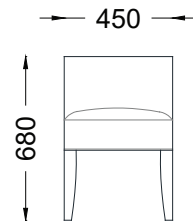

VENTURA | Lucy Bench

Fabric: 3.5 m

Fabric: 4 m

All models are fully customisable in a range of fabrics and leg finishes. Contact one of our sales advisors to discuss your requirements.

FB14102

Wood Finishes