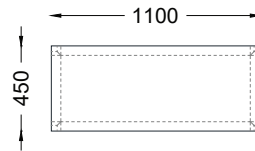

VENTURA | Bradley Bench

Fabric: 1.5 m

Fabric: 2 m

Fabric: 2.5 m

All models are fully customisable in a range of fabrics and leg finishes. Contact one of our sales advisors to discuss your requirements.

FB14103