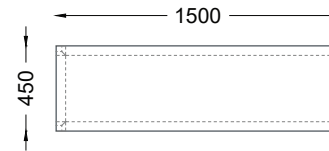

VENTURA | Bradley Bench

Fabric: 1.5 m

Fabric: 2 m

Fabric: 2.5 m

All models are fully customisable in a range of fabrics and leg finishes. Contact one of our sales advisors to discuss your requirements.

FB14103