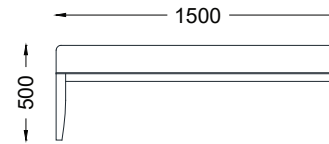

VENTURA | Bradley Bench

Fabric: 1.5 m

Fabric: 2 m

Fabric: 2.5 m

All models are fully customisable in a range of fabrics and leg finishes. Contact one of our sales advisors to discuss your requirements.

FB14103