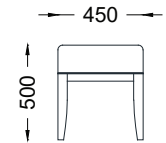

VENTURA | Bradley Bench

Fabric: 1.5 m

Fabric: 2 m

Fabric: 2.5 m

All models are fully customisable in a range of fabrics and leg finishes. Contact one of our sales advisors to discuss your requirements.

FB14103