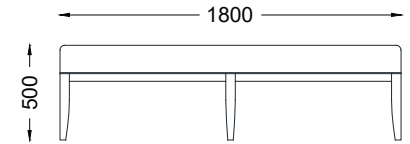

VENTURA | Bradley Bench

Fabric: 1.5 m

Fabric: 2 m

Fabric: 2.5 m

All models are fully customisable in a range of fabrics and leg finishes. Contact one of our sales advisors to discuss your requirements.

FB14103