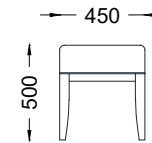

VENTURA | Bradley Bench

Fabric: 1.5 m

Fabric: 2 m

Fabric: 2.5 m

All models are fully customisable in a range of fabrics and leg finishes. Contact one of our sales advisors to discuss your requirements.

FB14103