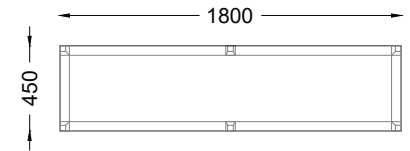

VENTURA | Bradley Bench

Fabric: 1.5 m

Fabric: 2 m

Fabric: 2.5 m

All models are fully customisable in a range of fabrics and leg finishes. Contact one of our sales advisors to discuss your requirements.

FB14103