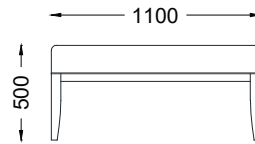

VENTURA | Bradley Bench

Fabric: 1.5 m

Fabric: 2 m

Fabric: 2.5 m

All models are fully customisable in a range of fabrics and leg finishes. Contact one of our sales advisors to discuss your requirements.

FB14103