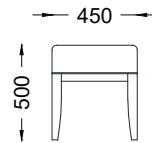

VENTURA | Bradley Bench

Fabric: 1.5 m

Fabric: 2 m

Fabric: 2.5 m

All models are fully customisable in a range of fabrics and leg finishes. Contact one of our sales advisors to discuss your requirements.

FB14103