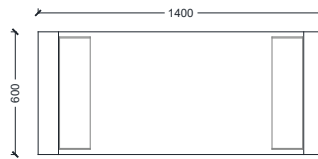

# VENTURA | Chester Bench

Fabric: 3 m

Fabric: 5 m

Fabric: 6 m

All models are fully customisable in a range of fabrics and leg finishes. Contact one of our sales advisors to discuss your requirements.

FB14104