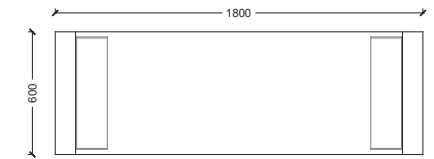

# VENTURA | Chester Bench

Fabric: 3 m

Fabric: 5 m

Fabric: 6 m

All models are fully customisable in a range of fabrics and leg finishes. Contact one of our sales advisors to discuss your requirements.

FB14104