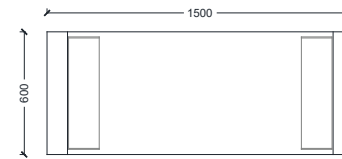

# VENTURA | Chester Bench

Fabric: 3 m

Fabric: 5 m

Fabric: 6 m

All models are fully customisable in a range of fabrics and leg finishes. Contact one of our sales advisors to discuss your requirements.

FB14104