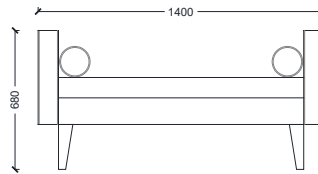

# VENTURA | Chester Bench

Fabric: 3 m

Fabric: 5 m

Fabric: 6 m

All models are fully customisable in a range of fabrics and leg finishes. Contact one of our sales advisors to discuss your requirements.

FB14104