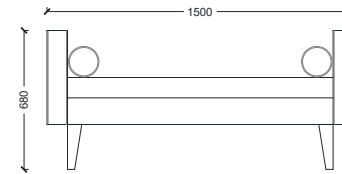

# VENTURA | Chester Bench

Fabric: 3 m

Fabric: 5 m

Fabric: 6 m

All models are fully customisable in a range of fabrics and leg finishes. Contact one of our sales advisors to discuss your requirements.

FB14104