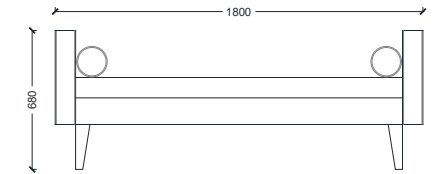

# VENTURA | Chester Bench

Fabric: 3 m

Fabric: 5 m

Fabric: 6 m

All models are fully customisable in a range of fabrics and leg finishes. Contact one of our sales advisors to discuss your requirements.

FB14104