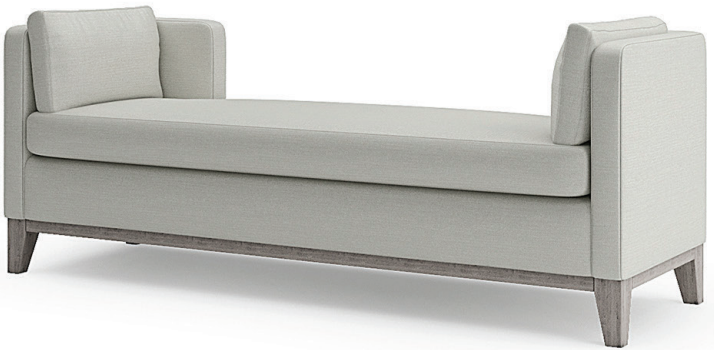

VENTURA | Bentley Bench

Fabric: 6.5 m

Fabric: 7.5 m

All models are fully customisable in a range of fabrics and leg finishes. Contact one of our sales advisors to discuss your requirements.

FB14105

Wood Finishes

EBONY
OAK

Metal Finishes

BOLD

PLATINUM

GOLD 1

AGED
BRASS