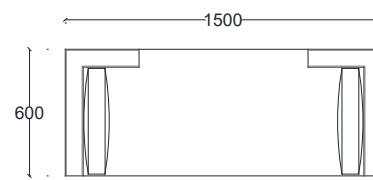

VENTURA | Bentley Bench

Fabric: 6.5 m

Fabric: 7.5 m

All models are fully customisable in a range of fabrics and leg finishes. Contact one of our sales advisors to discuss your requirements.

FB14105

Wood Finishes