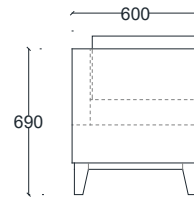

VENTURA | Bentley Bench

Fabric: 6.5 m

Fabric: 7.5 m

All models are fully customisable in a range of fabrics and leg finishes. Contact one of our sales advisors to discuss your requirements.

FB14105

Wood Finishes