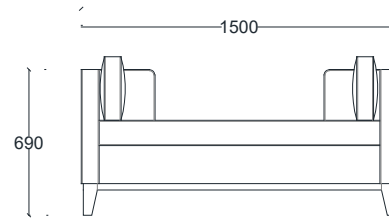

VENTURA | Bentley Bench

Fabric: 6.5 m

Fabric: 7.5 m

All models are fully customisable in a range of fabrics and leg finishes. Contact one of our sales advisors to discuss your requirements.

FB14105

Wood Finishes