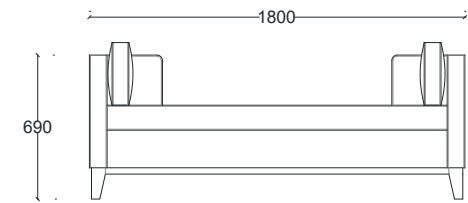

VENTURA | Bentley Bench

Fabric: 6.5 m

Fabric: 7.5 m

All models are fully customisable in a range of fabrics and leg finishes. Contact one of our sales advisors to discuss your requirements.

FB14105

Wood Finishes