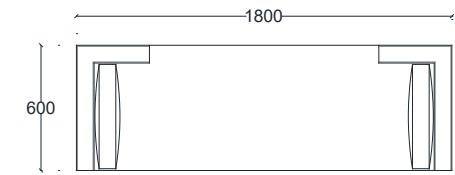

VENTURA | Bentley Bench

Fabric: 6.5 m

Fabric: 7.5 m

All models are fully customisable in a range of fabrics and leg finishes. Contact one of our sales advisors to discuss your requirements.

FB14105

Wood Finishes