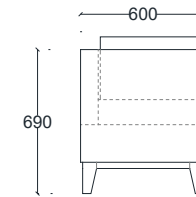

VENTURA | Bentley Bench

Fabric: 6.5 m

Fabric: 7.5 m

All models are fully customisable in a range of fabrics and leg finishes. Contact one of our sales advisors to discuss your requirements.

FB14105

Wood Finishes