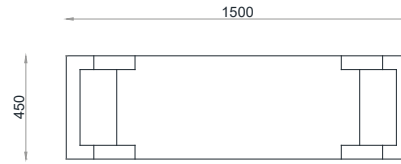

# VENTURA | Reilly Bench

Fabric: 7 m

Fabric: 8 m

All models are fully customisable in a range of fabrics and leg finishes. Contact one of our sales advisors to discuss your requirements.

FB14106