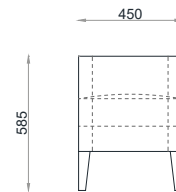

# VENTURA | Reilly Bench

Fabric: 7 m

Fabric: 8 m

All models are fully customisable in a range of fabrics and leg finishes. Contact one of our sales advisors to discuss your requirements.

FB14106