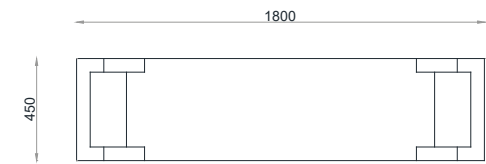

# VENTURA | Reilly Bench

Fabric: 7 m

Fabric: 8 m

All models are fully customisable in a range of fabrics and leg finishes. Contact one of our sales advisors to discuss your requirements.

FB14106