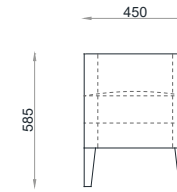

# VENTURA | Reilly Bench

Fabric: 7 m

Fabric: 8 m

All models are fully customisable in a range of fabrics and leg finishes. Contact one of our sales advisors to discuss your requirements.

FB14106