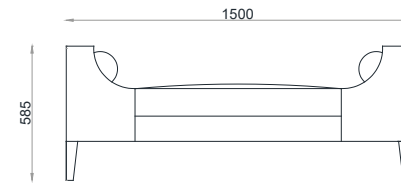

# VENTURA | Reilly Bench

Fabric: 7 m

Fabric: 8 m

All models are fully customisable in a range of fabrics and leg finishes. Contact one of our sales advisors to discuss your requirements.

FB14106