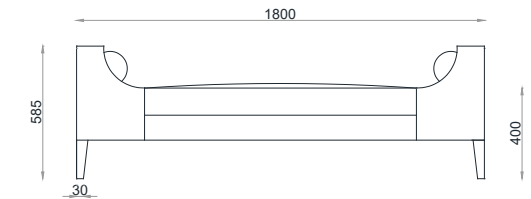

# VENTURA | Reilly Bench

Fabric: 7 m

Fabric: 8 m

All models are fully customisable in a range of fabrics and leg finishes. Contact one of our sales advisors to discuss your requirements.

FB14106