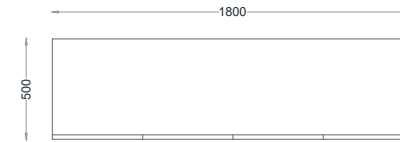

# VENTURA | Harrison Sideboard

All models are fully customisable in a range of wood finishes. Contact one of our sales advisors to discuss your requirements.

GF11136