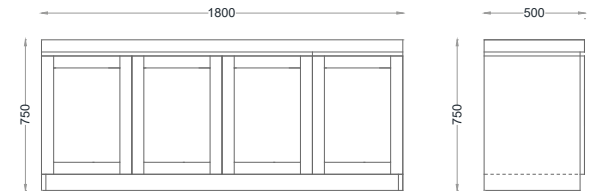

# VENTURA | Harrison Sideboard

All models are fully customisable in a range of wood finishes. Contact one of our sales advisors to discuss your requirements.

GF11136