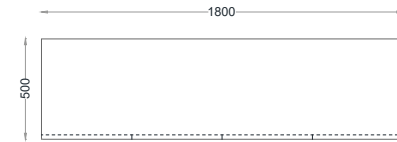

# VENTURA | Harrison Sideboard

All models are fully customisable in a range of wood finishes. Contact one of our sales advisors to discuss your requirements.

GF11136