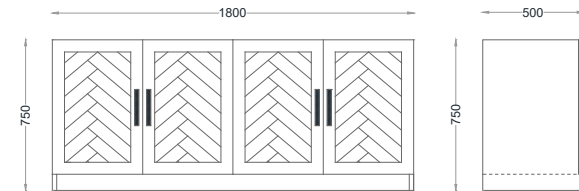

# VENTURA | Harrison Sideboard

All models are fully customisable in a range of wood finishes. Contact one of our sales advisors to discuss your requirements.

GF11136