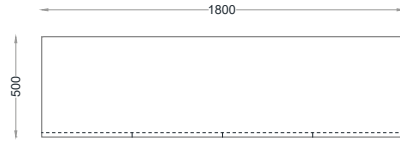

# VENTURA | Harrison Sideboard

All models are fully customisable in a range of wood finishes. Contact one of our sales advisors to discuss your requirements.

GF11136