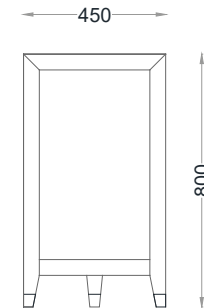

VENTURA | Sullivan Sideboard

All models are fully customisable in a range of wood and metal finishes. Contact one of our sales advisors to discuss your requirements.

SC26601 / SC26602