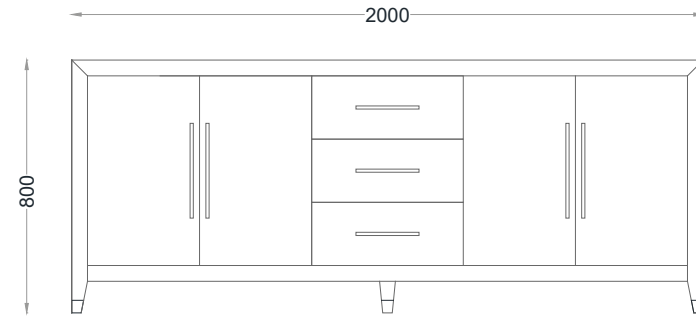

VENTURA | Sullivan Sideboard

All models are fully customisable in a range of wood and metal finishes. Contact one of our sales advisors to discuss your requirements.

SC26601 / SC26602