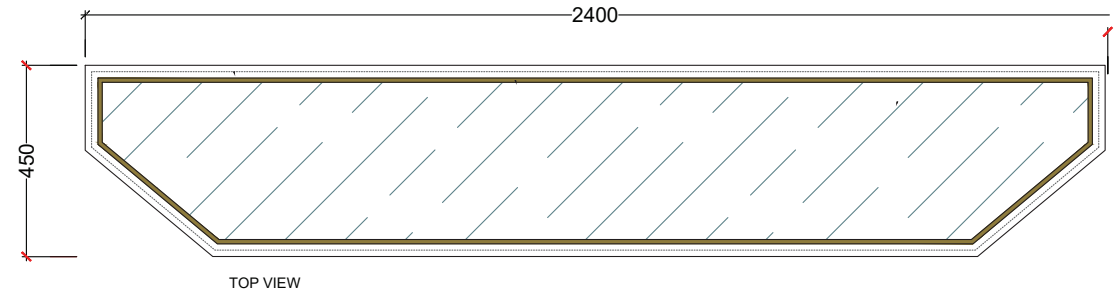

VENTURA | Richmond Sideboard

All models are fully customisable in a range of wood and metal finishes. Contact one of our sales advisors to discuss your requirements.

GF30101