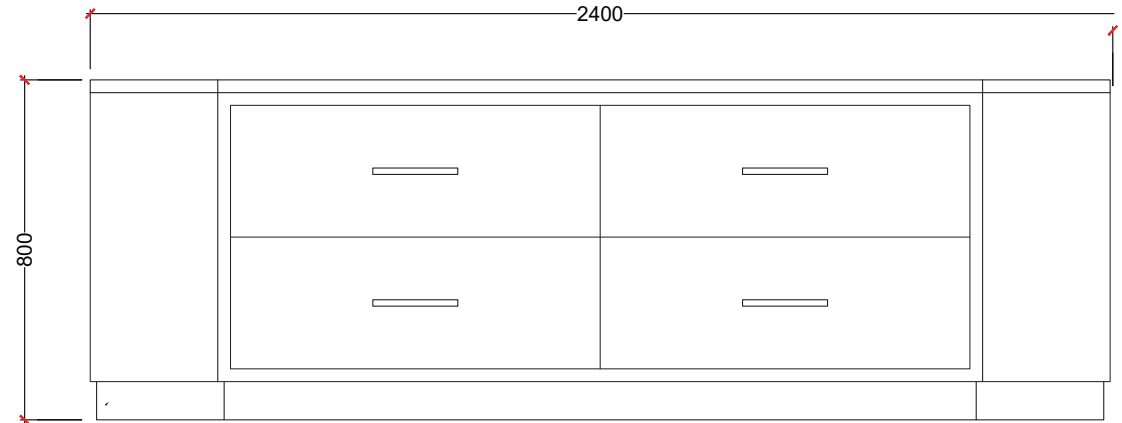

VENTURA | Richmond Sideboard

All models are fully customisable in a range of wood and metal finishes. Contact one of our sales advisors to discuss your requirements.

GF30101