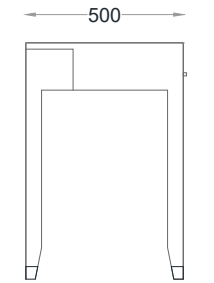

VENTURA | Sullivan Vanity Table

All models are fully customisable in a range of wood, and metal finishes. Contact one of our sales advisors to discuss your requirements.

SC26201

Wood Finishes

ANTIQUE
OAK

SMOKED
OAK