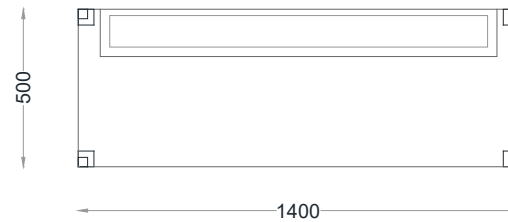

VENTURA | Sullivan Vanity Table

All models are fully customisable in a range of wood, and metal finishes. Contact one of our sales advisors to discuss your requirements.

SC26201

Wood Finishes

ANTIQUE
OAK

SMOKED
OAK