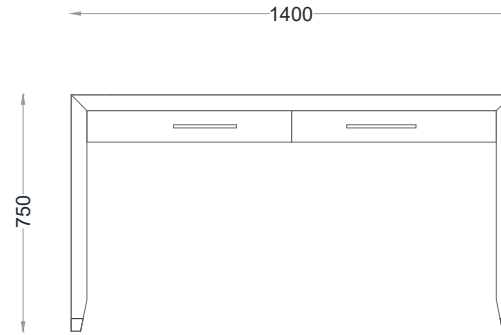

VENTURA | Sullivan Vanity Table

All models are fully customisable in a range of wood, and metal finishes. Contact one of our sales advisors to discuss your requirements.

SC26201

Wood Finishes

ANTIQUE
OAK

SMOKED
OAK