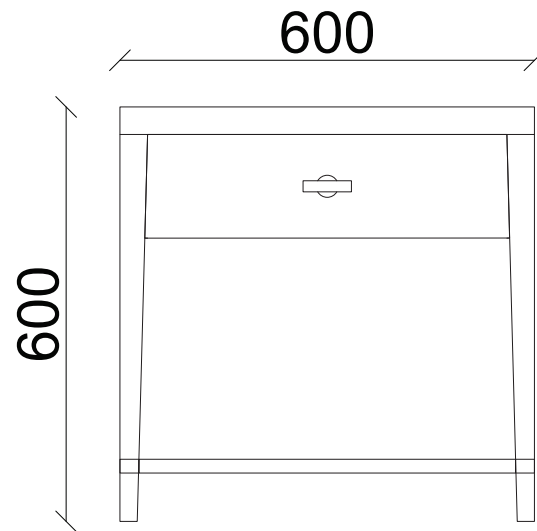

VENTURA | Logan Bedside Table

---

All models are fully customisable in a range of wood and metal finishes. Contact one of our sales advisors to discuss your requirements.

---

GF30202