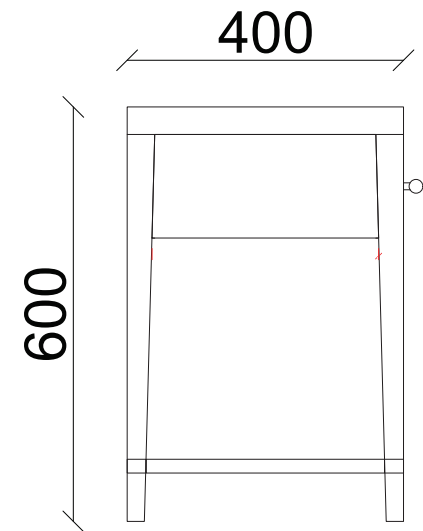

VENTURA | Logan Bedside Table

---

All models are fully customisable in a range of wood and metal finishes. Contact one of our sales advisors to discuss your requirements.

---

GF30202