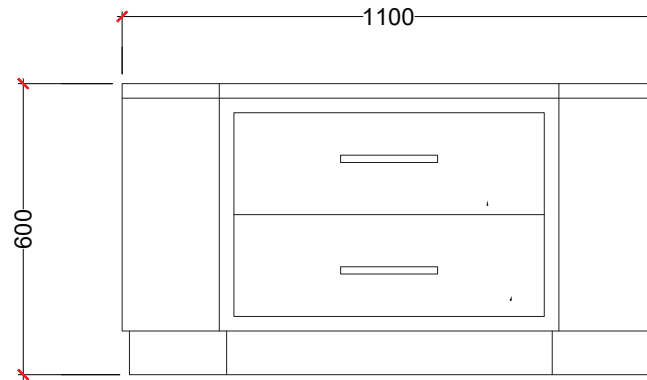

VENTURA | Richmond Bedside Table

FRONT VIEW

TOP VIEW

All models are fully customisable in a range of wood and metal finishes. Contact one of our sales advisors to discuss your requirements.

GF30102

Wood Finishes