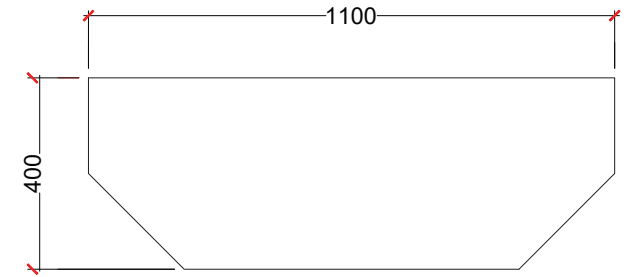

VENTURA | Richmond Bedside Table

FRONT VIEW

TOP VIEW

All models are fully customisable in a range of wood and metal finishes. Contact one of our sales advisors to discuss your requirements.

GF30102

Wood Finishes