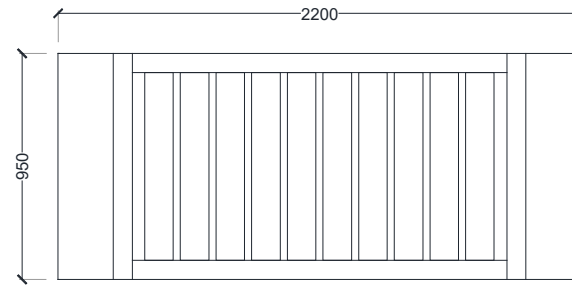

VENTURA | Millie Daybed

Fabric: 12 m

All models are fully customisable in a range of wood and metal finishes. Contact one of our sales advisors to discuss your requirements.

GF11140

Wood Finishes

ANTIQUE
OAK