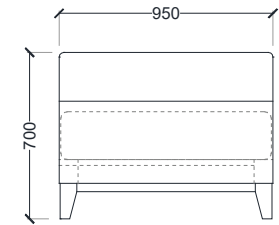

VENTURA | Millie Daybed

Fabric: 12 m

All models are fully customisable in a range of wood and metal finishes. Contact one of our sales advisors to discuss your requirements.

GF11140

Wood Finishes

ANTIQUE
OAK