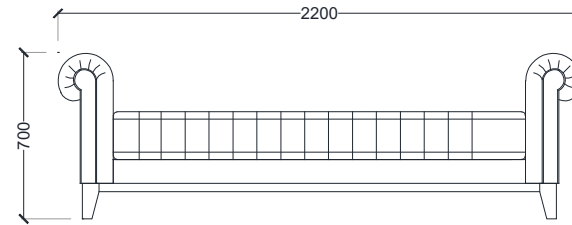

VENTURA | Millie Daybed

Fabric: 12 m

All models are fully customisable in a range of wood and metal finishes. Contact one of our sales advisors to discuss your requirements.

GF11140

Wood Finishes

ANTIQUE
OAK