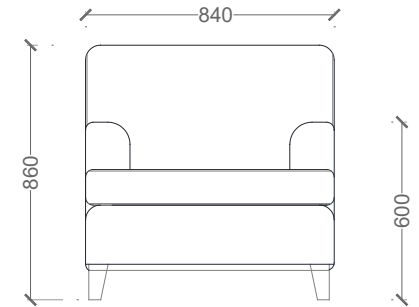

# VENTURA | Charlie Chaise

**Fabric: 12 m**

All models are fully customisable in a range of wood and metal finishes. Contact one of our sales advisors to discuss your requirements.

**GF11141**