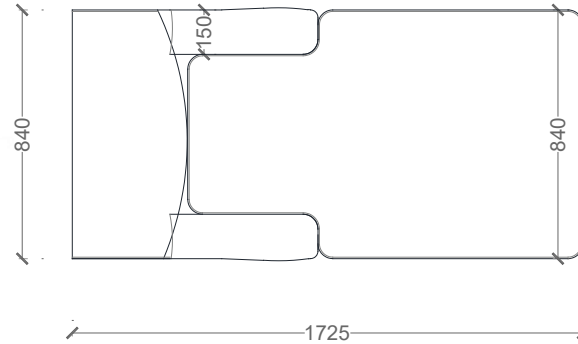

# VENTURA | Charlie Chaise

**Fabric: 12 m**

All models are fully customisable in a range of wood and metal finishes. Contact one of our sales advisors to discuss your requirements.

**GF11141**