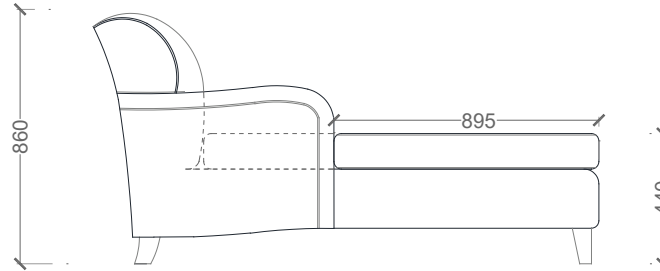

# VENTURA | Charlie Chaise

**Fabric: 12 m**

All models are fully customisable in a range of wood and metal finishes. Contact one of our sales advisors to discuss your requirements.

**GF11141**