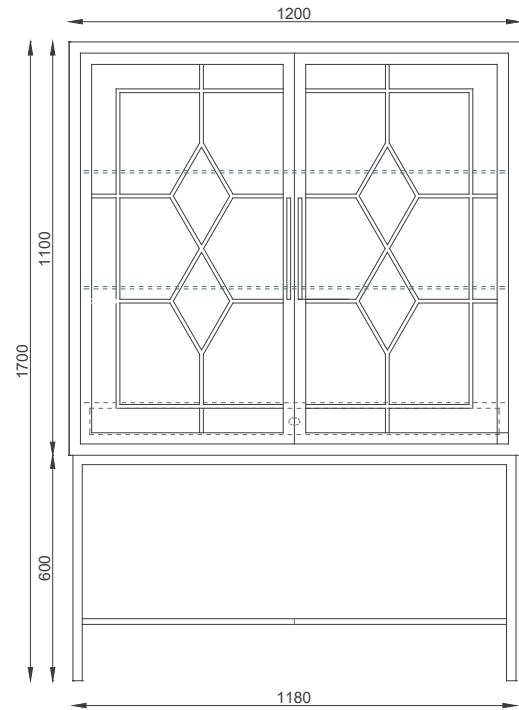

VENTURA | Chelsea Drink Cabinet

All models are fully customisable in a range of wood and metal finishes. Contact one of our sales advisors to discuss your requirements.

VCC16125

Wood Finishes

ANTIQUE
OAK

SMOKED
OAK