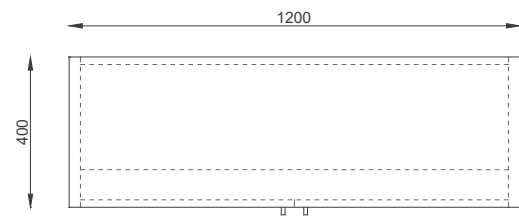

VENTURA | Chelsea Drink Cabinet

All models are fully customisable in a range of wood and metal finishes. Contact one of our sales advisors to discuss your requirements.

VCC16125

Wood Finishes

ANTIQUE
OAK

SMOKED
OAK