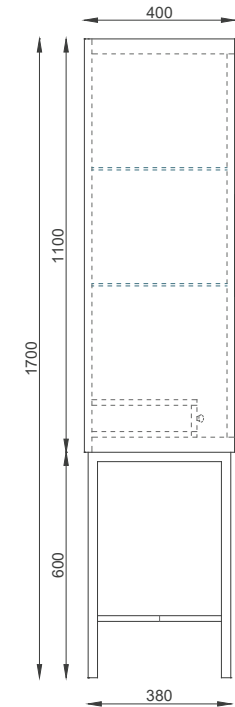

VENTURA | Chelsea Drink Cabinet

All models are fully customisable in a range of wood and metal finishes. Contact one of our sales advisors to discuss your requirements.

VCC16125

Wood Finishes

ANTIQUE
OAK

SMOKED
OAK