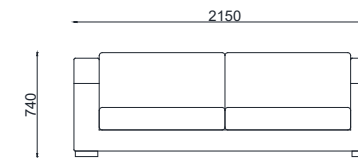

VENTURA | Hudson Sofa

Size: 1.8 m
Fabric: 16 m

Size: 2.15 m
Fabric: 18 m

Size: 2.45 m
Fabric: 19 m

All models are fully customisable in a range of fabrics, leathers and finishes. Contact one of our sales advisors to discuss your requirements.

NORDIC GREY OAK

CARBON OAK

OFF BLACK OAK

ASPEN OAK

EBONY OAK

VENTURA | Hudson Corner Sofa

Sizes: 2.45 x 2.45
Sizes: 2.75 x 2.75
Fabric: On Request