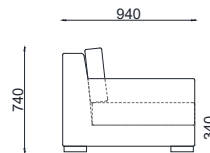

VENTURA | Hudson Sofa

Size: 1.8 m
Fabric: 16 m

Size: 2.15 m
Fabric: 18 m

Size: 2.45 m
Fabric: 19 m

All models are fully customisable in a range of fabrics, leathers and finishes. Contact one of our sales advisors to discuss your requirements.

NORDIC GREY OAK

CARBON OAK

OFF BLACK OAK

ASPEN OAK

EBONY OAK

VENTURA | Hudson Corner Sofa

Sizes: 2.45 x 2.45
Sizes: 2.75 x 2.75
Fabric: On Request