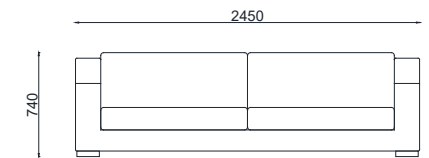

VENTURA | Hudson Sofa

Size: 1.8 m
Fabric: 16 m

Size: 2.15 m
Fabric: 18 m

Size: 2.45 m
Fabric: 19 m

All models are fully customisable in a range of fabrics, leathers and finishes. Contact one of our sales advisors to discuss your requirements.

NORDIC GREY OAK

CARBON OAK

OFF BLACK OAK

ASPEN OAK

EBONY OAK

VENTURA | Hudson Corner Sofa

Sizes: 2.45 x 2.45
Sizes: 2.75 x 2.75
Fabric: On Request