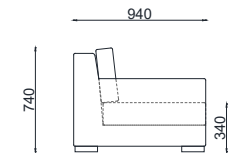

VENTURA | Hudson Sofa

Size: 1.8 m
Fabric: 16 m

Size: 2.15 m
Fabric: 18 m

Size: 2.45 m
Fabric: 19 m

All models are fully customisable in a range of fabrics, leathers and finishes. Contact one of our sales advisors to discuss your requirements.

NORDIC GREY OAK

CARBON OAK

OFF BLACK OAK

ASPEN OAK

EBONY OAK

VENTURA | Hudson Corner Sofa

Sizes: 2.45 x 2.45
Sizes: 2.75 x 2.75
Fabric: On Request