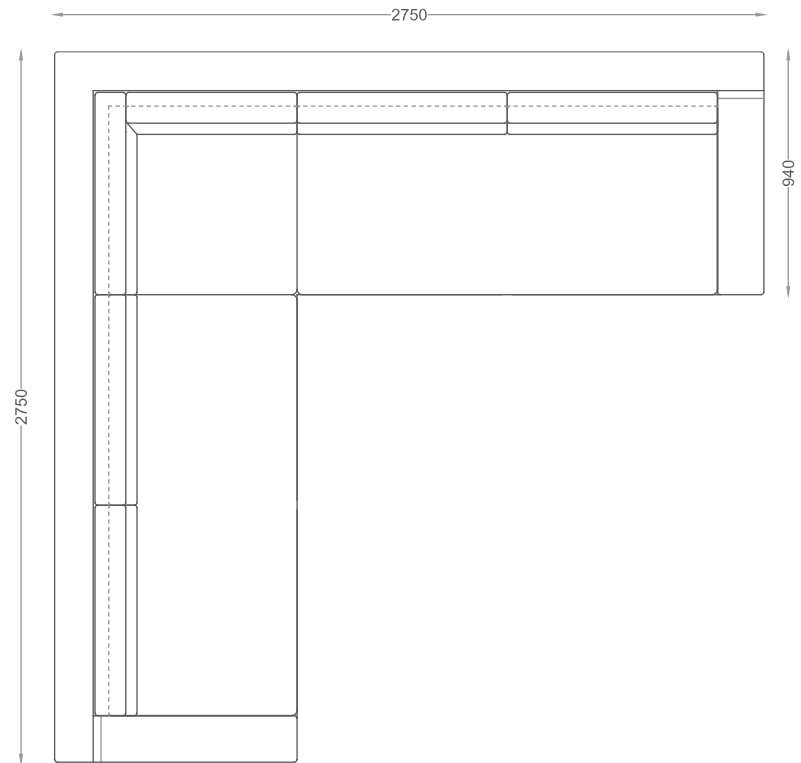

VENTURA | Hudson Sofa

Size: 1.8 m
Fabric: 16 m

Size: 2.15 m
Fabric: 18 m

Size: 2.45 m
Fabric: 19 m

All models are fully customisable in a range of fabrics, leathers and finishes. Contact one of our sales advisors to discuss your requirements.

NORDIC GREY OAK

CARBON OAK

OFF BLACK OAK

ASPEN OAK

EBONY OAK

VENTURA | Hudson Corner Sofa

Sizes: 2.45 x 2.45
Sizes: 2.75 x 2.75
Fabric: On Request