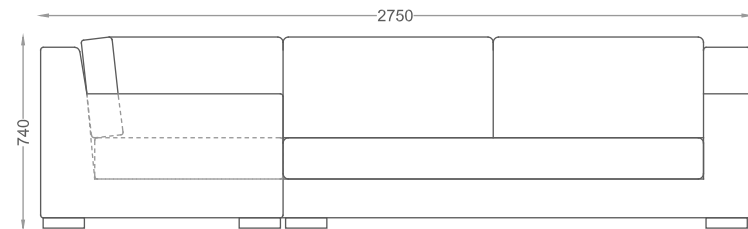

VENTURA | Hudson Sofa

Size: 1.8 m
Fabric: 16 m

Size: 2.15 m
Fabric: 18 m

Size: 2.45 m
Fabric: 19 m

All models are fully customisable in a range of fabrics, leathers and finishes. Contact one of our sales advisors to discuss your requirements.

NORDIC GREY OAK

CARBON OAK

OFF BLACK OAK

ASPEN OAK

EBONY OAK

VENTURA | Hudson Corner Sofa

Sizes: 2.45 x 2.45
Sizes: 2.75 x 2.75
Fabric: On Request