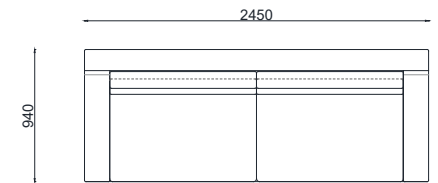

VENTURA | Hudson Sofa

Size: 1.8 m
Fabric: 16 m

Size: 2.15 m
Fabric: 18 m

Size: 2.45 m
Fabric: 19 m

All models are fully customisable in a range of fabrics, leathers and finishes. Contact one of our sales advisors to discuss your requirements.

NORDIC GREY OAK

CARBON OAK

OFF BLACK OAK

ASPEN OAK

EBONY OAK

VENTURA | Hudson Corner Sofa

Sizes: 2.45 x 2.45
Sizes: 2.75 x 2.75
Fabric: On Request