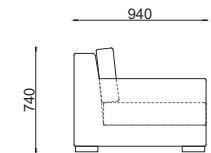

VENTURA | Hudson Sofa

Size: 1.8 m
Fabric: 16 m

Size: 2.15 m
Fabric: 18 m

Size: 2.45 m
Fabric: 19 m

All models are fully customisable in a range of fabrics, leathers and finishes. Contact one of our sales advisors to discuss your requirements.

NORDIC GREY OAK

CARBON OAK

OFF BLACK OAK

ASPEN OAK

EBONY OAK

VENTURA | Hudson Corner Sofa

Sizes: 2.45 x 2.45
Sizes: 2.75 x 2.75
Fabric: On Request