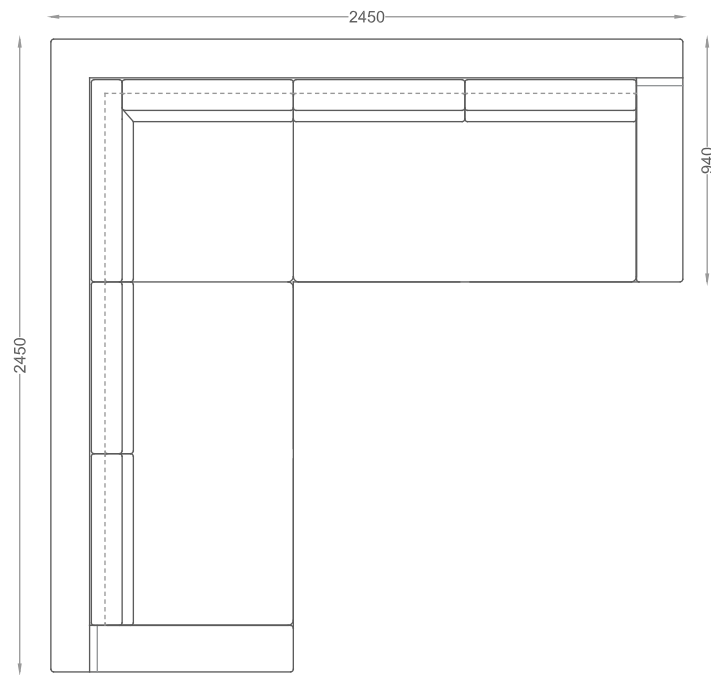

VENTURA | Hudson Sofa

Size: 1.8 m
Fabric: 16 m

Size: 2.15 m
Fabric: 18 m

Size: 2.45 m
Fabric: 19 m

All models are fully customisable in a range of fabrics, leathers and finishes. Contact one of our sales advisors to discuss your requirements.

NORDIC GREY OAK

CARBON OAK

OFF BLACK OAK

ASPEN OAK

EBONY OAK

VENTURA | Hudson Corner Sofa

Sizes: 2.45 x 2.45
Sizes: 2.75 x 2.75
Fabric: On Request