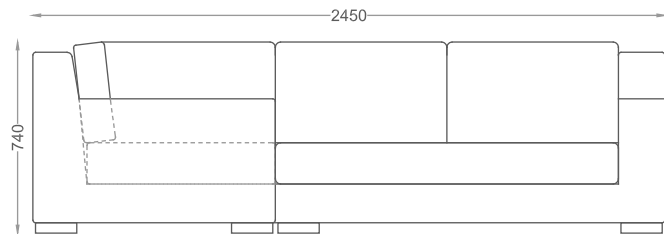

VENTURA | Hudson Sofa

Size: 1.8 m
Fabric: 16 m

Size: 2.15 m
Fabric: 18 m

Size: 2.45 m
Fabric: 19 m

All models are fully customisable in a range of fabrics, leathers and finishes. Contact one of our sales advisors to discuss your requirements.

NORDIC GREY OAK

CARBON OAK

OFF BLACK OAK

ASPEN OAK

EBONY OAK

VENTURA | Hudson Corner Sofa

Sizes: 2.45 x 2.45
Sizes: 2.75 x 2.75
Fabric: On Request