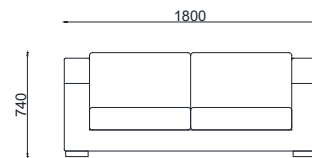

VENTURA | Hudson Sofa

Size: 1.8 m
Fabric: 16 m

Size: 2.15 m
Fabric: 18 m

Size: 2.45 m
Fabric: 19 m

All models are fully customisable in a range of fabrics, leathers and finishes. Contact one of our sales advisors to discuss your requirements.

NORDIC GREY OAK

CARBON OAK

OFF BLACK OAK

ASPEN OAK

EBONY OAK

VENTURA | Hudson Corner Sofa

Sizes: 2.45 x 2.45
Sizes: 2.75 x 2.75
Fabric: On Request