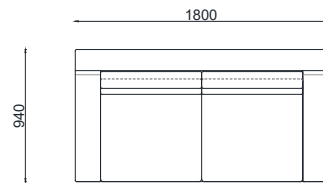

VENTURA | Hudson Sofa

Size: 1.8 m
Fabric: 16 m

Size: 2.15 m
Fabric: 18 m

Size: 2.45 m
Fabric: 19 m

All models are fully customisable in a range of fabrics, leathers and finishes. Contact one of our sales advisors to discuss your requirements.

NORDIC GREY OAK

CARBON OAK

OFF BLACK OAK

ASPEN OAK

EBONY OAK

VENTURA | Hudson Corner Sofa

Sizes: 2.45 x 2.45
Sizes: 2.75 x 2.75
Fabric: On Request