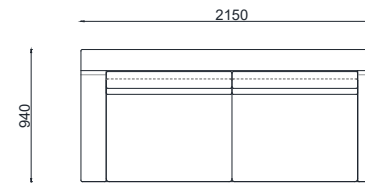

VENTURA | Hudson Sofa

Size: 1.8 m
Fabric: 16 m

Size: 2.15 m
Fabric: 18 m

Size: 2.45 m
Fabric: 19 m

All models are fully customisable in a range of fabrics, leathers and finishes. Contact one of our sales advisors to discuss your requirements.

NORDIC GREY OAK

CARBON OAK

OFF BLACK OAK

ASPEN OAK

EBONY OAK

VENTURA | Hudson Corner Sofa

Sizes: 2.45 x 2.45
Sizes: 2.75 x 2.75
Fabric: On Request