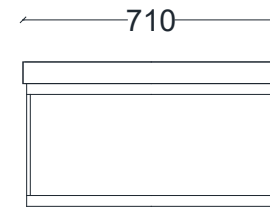

VENTURA | Manhattan Coffee Table

Wood Finishes

Metal Finishes

All models are fully customisable in a range of wood and metal finishes. Contact one of our sales advisors to discuss your requirements.