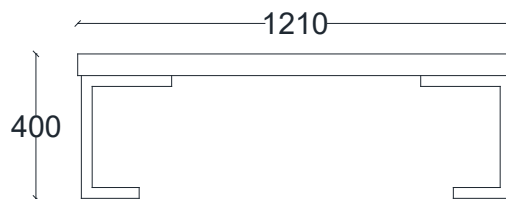

VENTURA | Manhattan Coffee Table

Wood Finishes

Metal Finishes

All models are fully customisable in a range of wood and metal finishes. Contact one of our sales advisors to discuss your requirements.