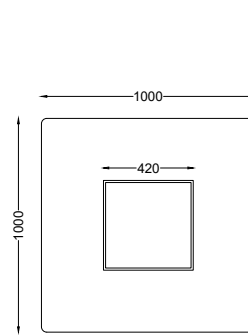

# VENTURA | Soho Ottoman

Fabric: from 1.5 m

All models are fully customisable in a range of fabrics and leg finishes. Contact one of our sales advisors to discuss your requirements.