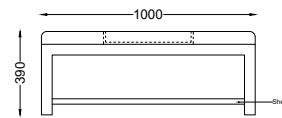

# VENTURA | Soho Ottoman

Fabric: from 1.5 m

All models are fully customisable in a range of fabrics and leg finishes. Contact one of our sales advisors to discuss your requirements.