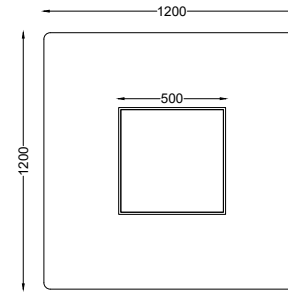

# VENTURA | Soho Ottoman

Fabric: from 1.5 m

All models are fully customisable in a range of fabrics and leg finishes. Contact one of our sales advisors to discuss your requirements.