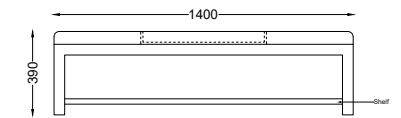

# VENTURA | Soho Ottoman

Fabric: from 1.5 m

All models are fully customisable in a range of fabrics and leg finishes. Contact one of our sales advisors to discuss your requirements.