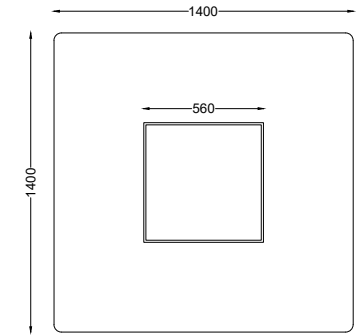

# VENTURA | Soho Ottoman

Fabric: from 1.5 m

All models are fully customisable in a range of fabrics and leg finishes. Contact one of our sales advisors to discuss your requirements.