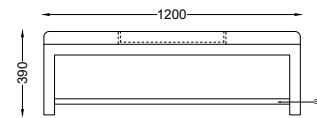

# VENTURA | Soho Ottoman

Fabric: from 1.5 m

All models are fully customisable in a range of fabrics and leg finishes. Contact one of our sales advisors to discuss your requirements.