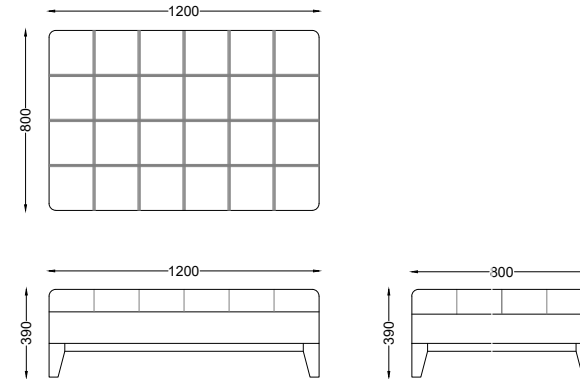

# VENTURA | Conrad Ottoman

Fabric: from 3 m

All models are fully customisable in a range of fabrics and leg finishes. Contact one of our sales advisors to discuss your requirements.