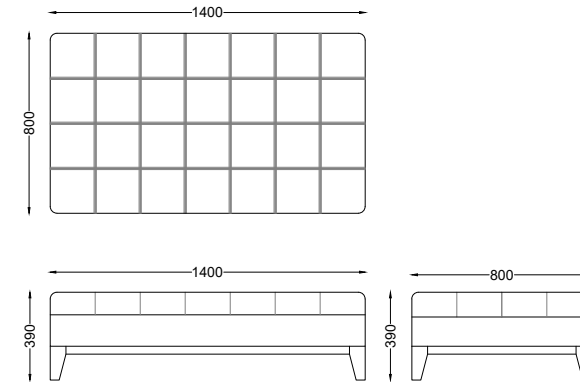

# VENTURA | Conrad Ottoman

Fabric: from 3 m

All models are fully customisable in a range of fabrics and leg finishes. Contact one of our sales advisors to discuss your requirements.