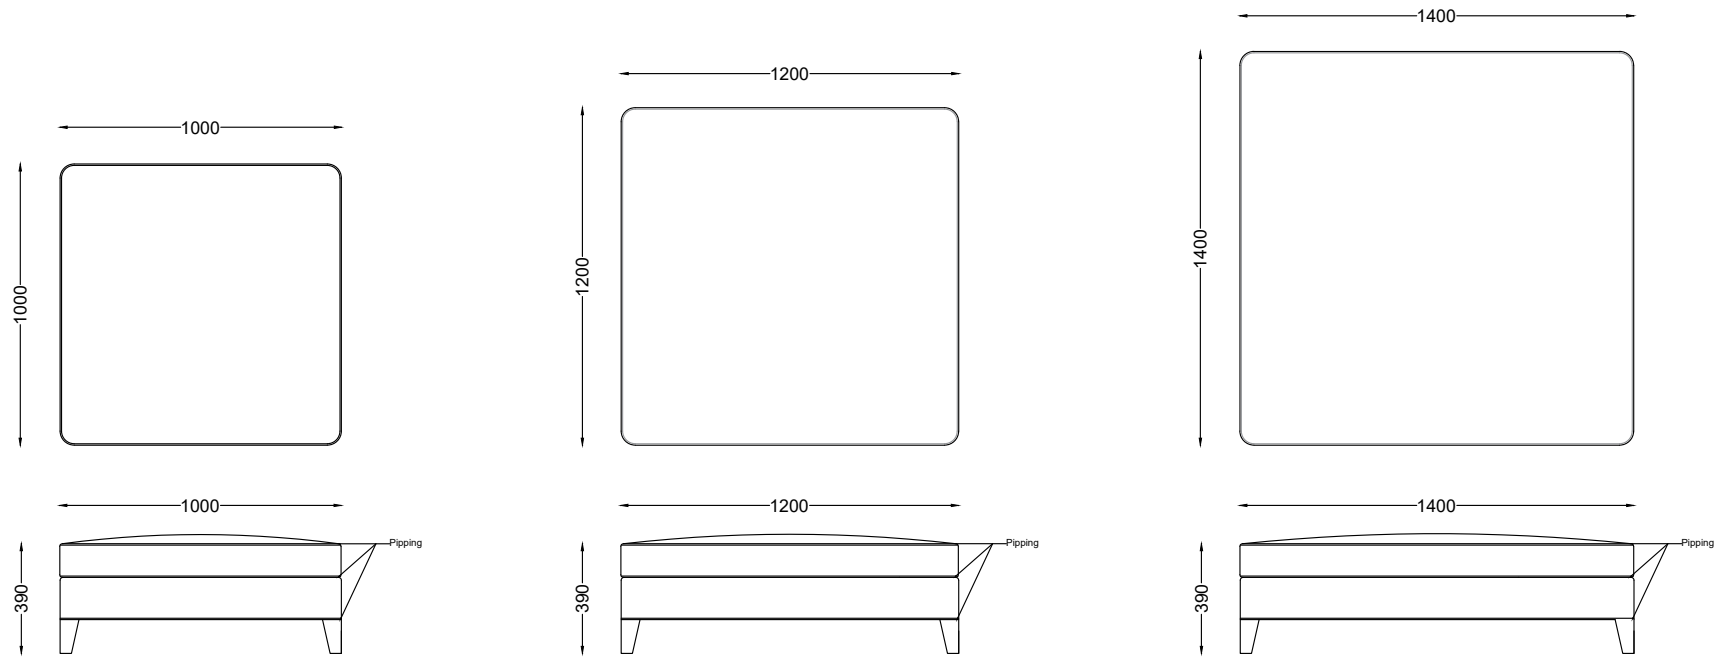

VENTURA | Monroe Ottoman

Fabric: from 5 m

All models are fully customisable in a range of fabrics and leg finishes. Contact one of our sales advisors to discuss your requirements.

Leg Finishes

VENTURA | Monroe Ottoman

Fabric: from 5 m

All models are fully customisable in a range of fabrics and leg finishes. Contact one of our sales advisors to discuss your requirements.

Leg Finishes