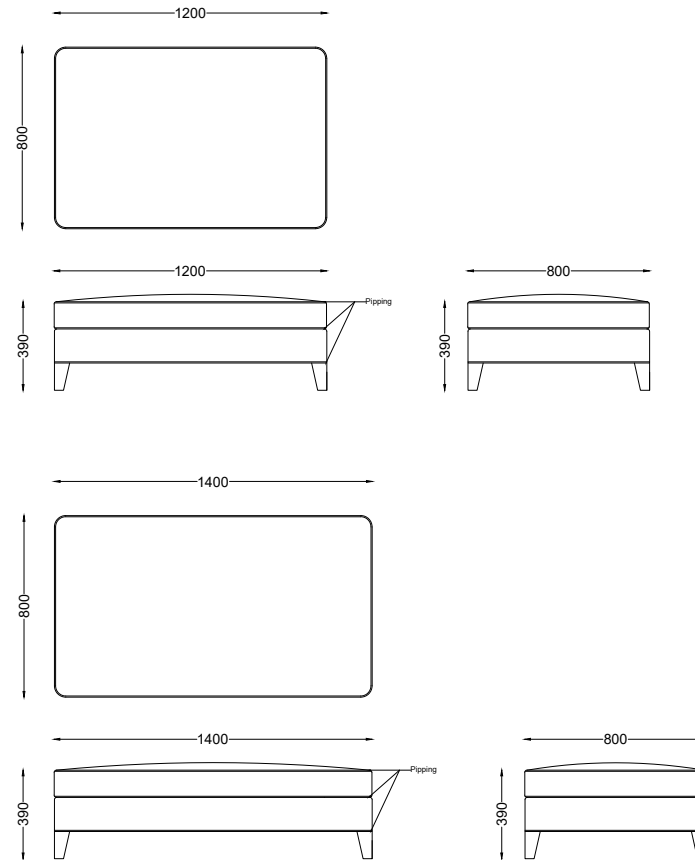

VENTURA | Monroe Ottoman

Fabric: from 5 m

All models are fully customisable in a range of fabrics and leg finishes. Contact one of our sales advisors to discuss your requirements.

Leg Finishes

VENTURA | Monroe Ottoman

Fabric: from 5 m

All models are fully customisable in a range of fabrics and leg finishes. Contact one of our sales advisors to discuss your requirements.

Leg Finishes