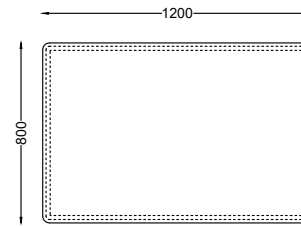

# VENTURA | Stockholm Ottoman

Fabric: from 4 m

All models are fully customisable in a range of fabrics and leg finishes. Contact one of our sales advisors to discuss your requirements.