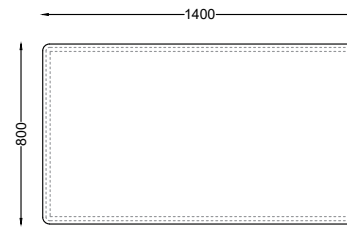

# VENTURA | Stockholm Ottoman

Fabric: from 4 m

All models are fully customisable in a range of fabrics and leg finishes. Contact one of our sales advisors to discuss your requirements.