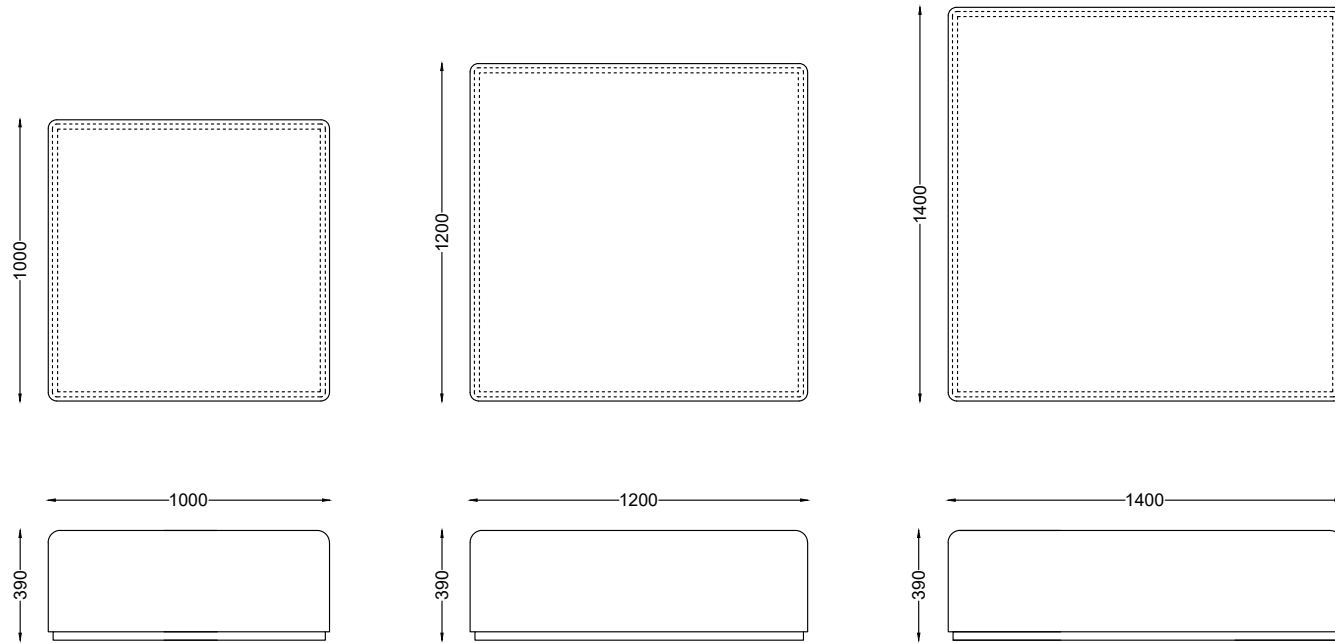

# VENTURA | Stockholm Ottoman

Fabric: from 4 m

All models are fully customisable in a range of fabrics and leg finishes. Contact one of our sales advisors to discuss your requirements.