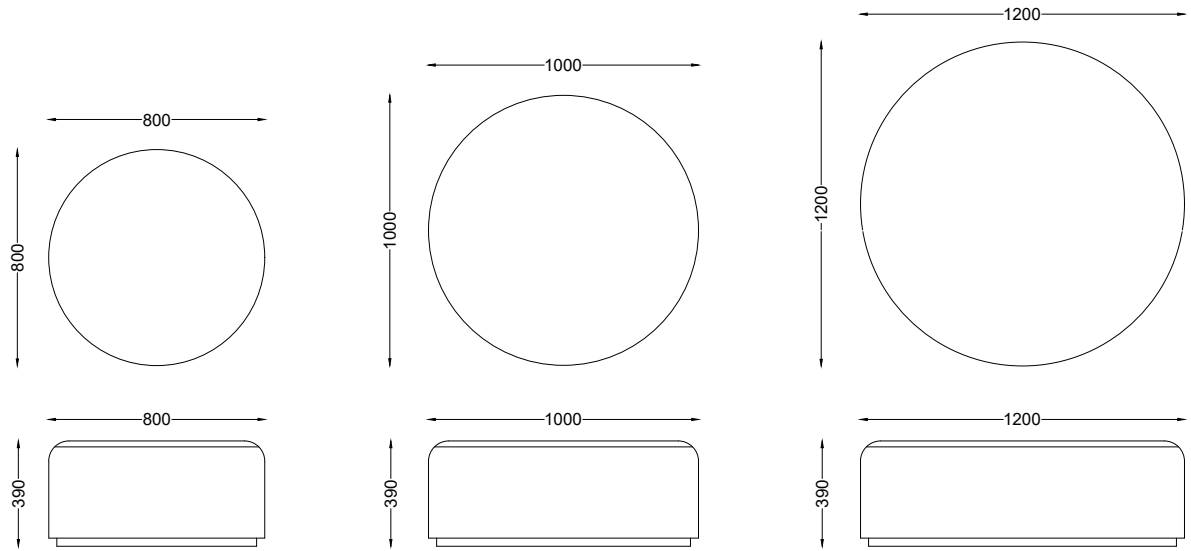

VENTURA | Cooper Ottoman

Fabric: from 3 mtrs

All models are fully customisable in a range of fabrics and leg finishes. Contact one of our sales advisors to discuss your requirements.

Leg Finishes