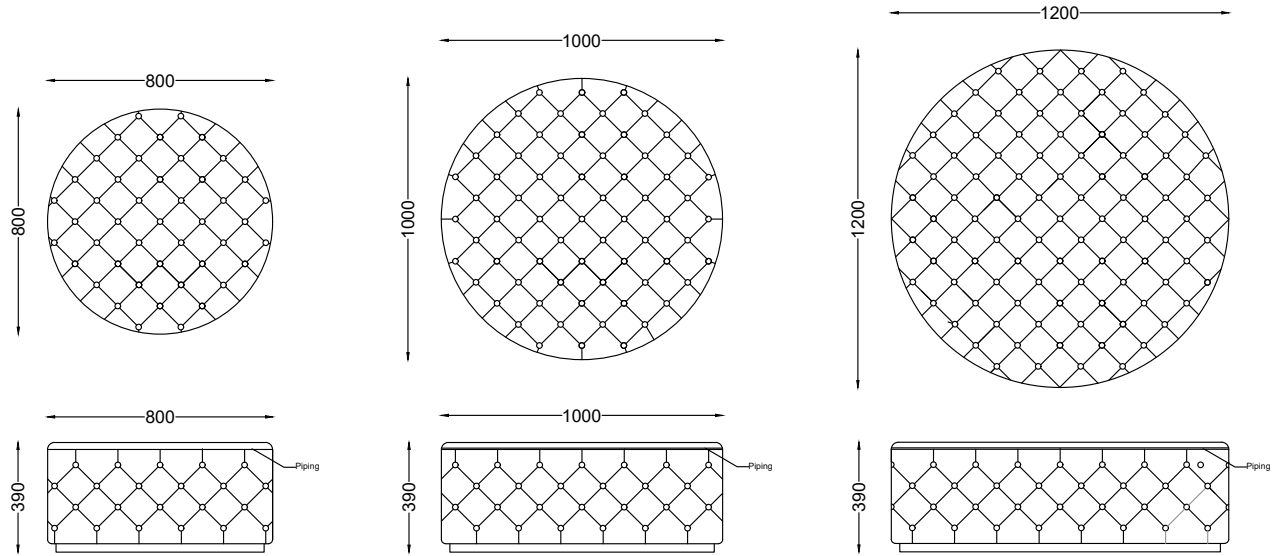

# VENTURA | Alexa Ottoman

Fabric: from 6 mtrs

All models are fully customisable in a range of fabrics and leg finishes. Contact one of our sales advisors to discuss your requirements.

## Leg Finishes