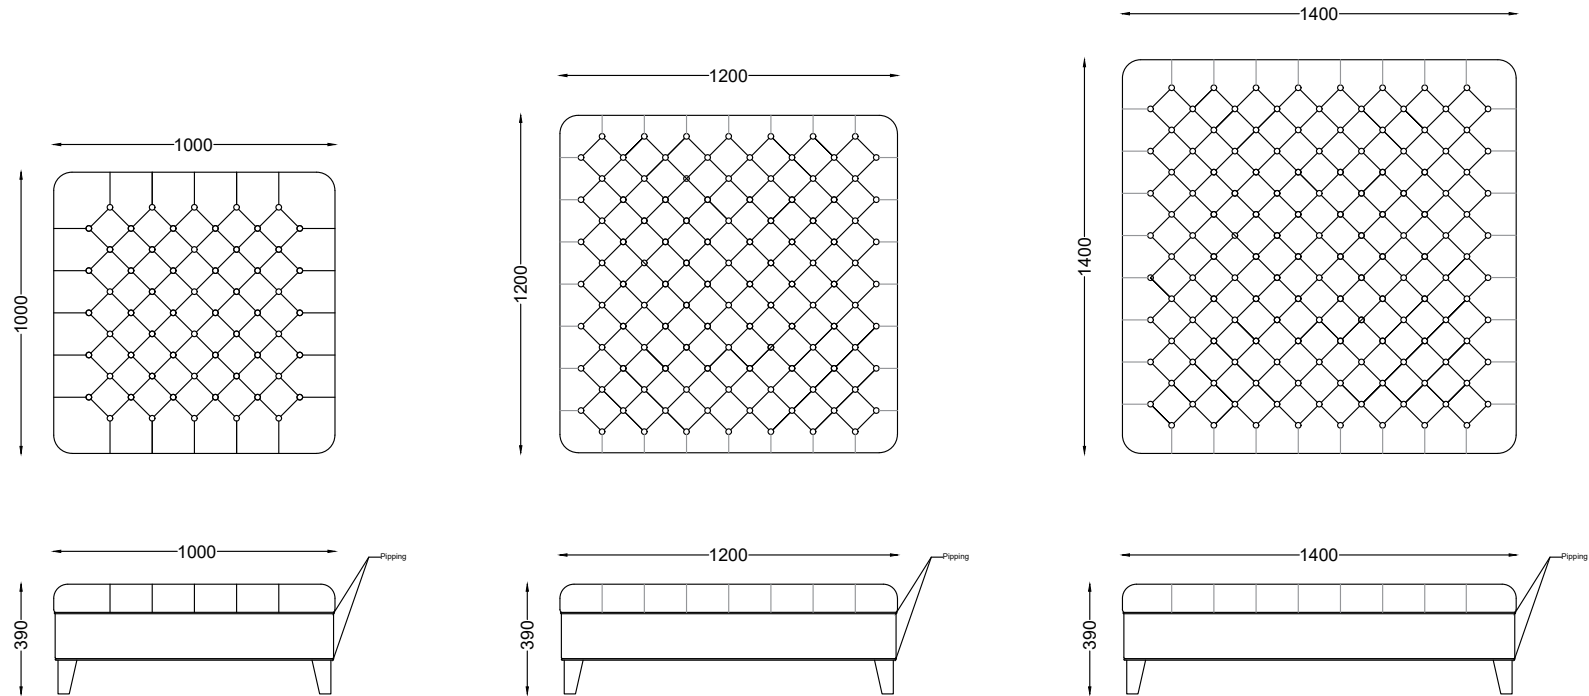

VENTURA

Jackson Ottoman

Fabric: from 5 m

All models are fully customisable in a range of fabrics and leg finishes. Contact one of our sales advisors to discuss your requirements.

Leg Finishes