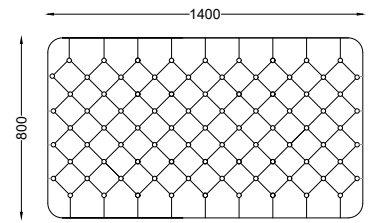

VENTURA

Jackson Ottoman

Fabric: from 5 m

All models are fully customisable in a range of fabrics and leg finishes. Contact one of our sales advisors to discuss your requirements.

Leg Finishes

EBONY OAK

CHOCOLATE OAK