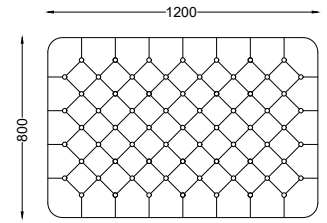

VENTURA

Jackson Ottoman

Fabric: from 5 m

All models are fully customisable in a range of fabrics and leg finishes. Contact one of our sales advisors to discuss your requirements.

Leg Finishes

EBONY OAK

CHOCOLATE OAK