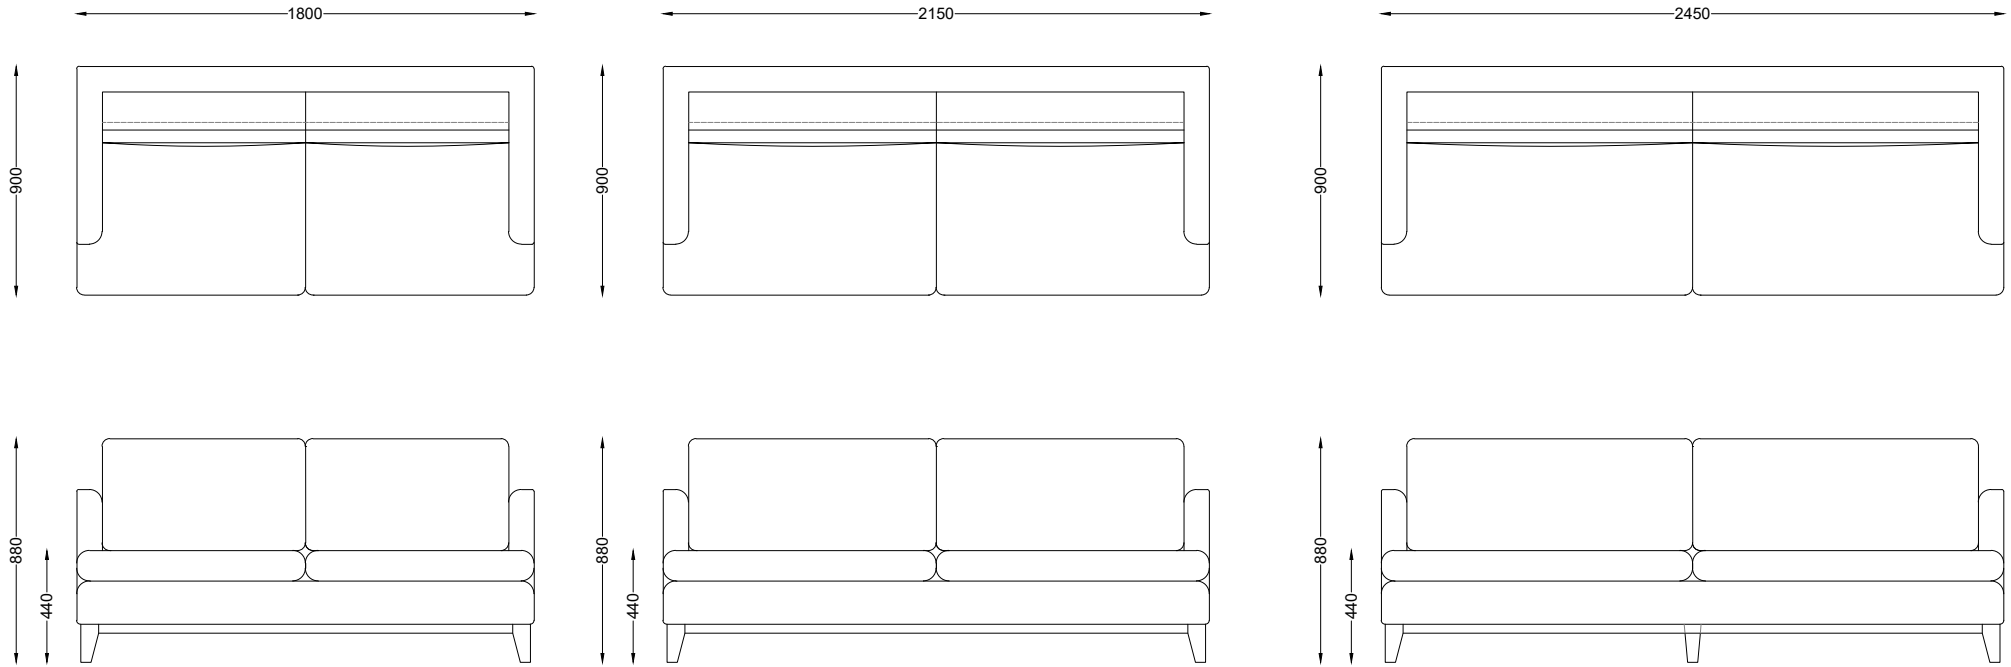

VENTURA | Tribeca Sofa

All models are fully customizable in a range of fabrics and leg finishes. Contact one of our sales advisors to discuss your specific requirements.

Product Code: VSF-6103

VENTURA | Tribeca Sofa

All models are fully customizable in a range of fabrics and leg finishes. Contact one of our sales advisors to discuss your specific requirements.

Product Code: VSF-6103