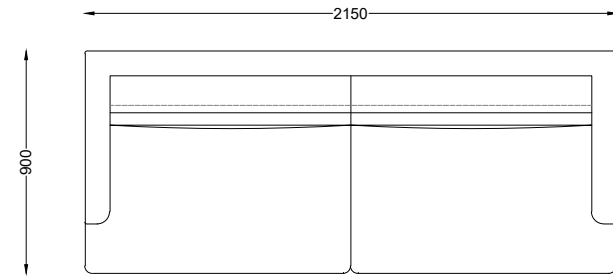

VENTURA | Tribeca Sofa

All models are fully customizable in a range of fabrics and leg finishes. Contact one of our sales advisors to discuss your specific requirements.

Product Code: VSF-6103

VENTURA | Tribeca Sofa