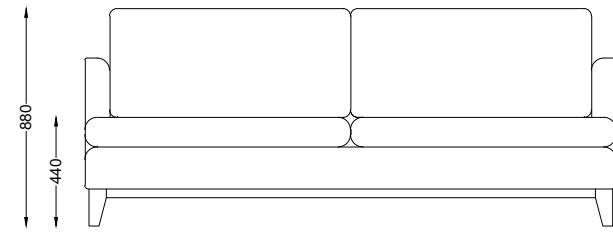

VENTURA | Tribeca Sofa

All models are fully customizable in a range of fabrics and leg finishes. Contact one of our sales advisors to discuss your specific requirements.

Product Code: VSF-6103

VENTURA | Tribeca Sofa